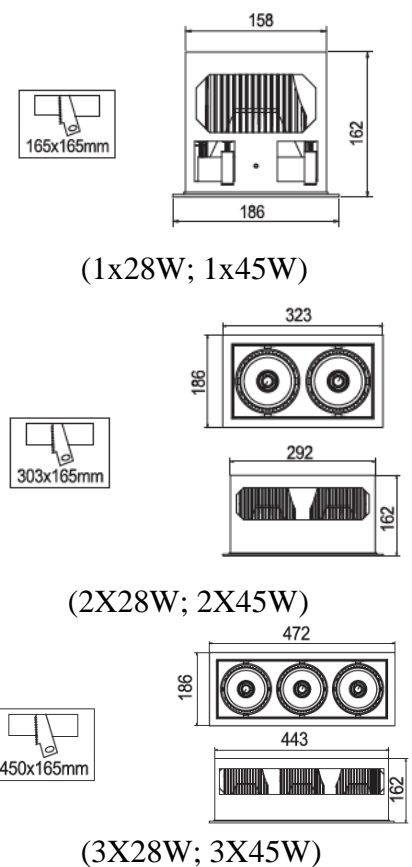

# BOXA Square L LED DOWNLIGHT

LED Downlight for Commercial & Retail application

- High Quality Square Downlight for Commercial & Shop Light
- Available in single, double & triple head style
- 28W / 45W version for high power application
- Deep Fixture frames to reduce glaring
- Black/White house to suit different need
- Phase cut / DALI (Optional) Dimmable
- Easy Installation

Technical Specification	
<b>Lumen Per Watt</b>	Up to 107 lm/W
<b>Module Power</b>	1X28W/ 2X28W/ 3X28W 1x45W/ 2X45W/ 3X45W
<b>Lumen Ouput</b>	3000lm/ 2x3000lm/ 3x3000lm 4500lm/ 2x4500lm/ 3x4500lm
<b>Color Temperature</b>	3000k, 4000k
<b>CRI Option</b>	CRI 80
<b>Lifetime</b>	30,000hr
<b>Beam Options</b>	15°/ 24°/ 36°
<b>Dimming Option</b>	Phase cut & TouchDim & DALI
<b>Dimension</b>	W 186x186mm H 162mm (1X28/45W) W 186x323mm H 162mm (2X28/45W) W 186x443mm H 162mm (3X28/45W)
<b>Cut-out</b>	165 x 165 mm (1x28/45W) 165 x 303 mm (2x28/45W) 165 x 450 mm (3X28/45W)
<b>Finish Color</b>	White & Black
<b>Warranty</b>	3 years