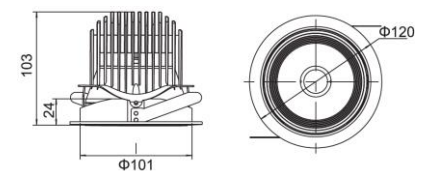

## LED Downlight for Commercial & Retail Application

- Die-casting Aluminum Commercial Downlight
- Multiple Output Available: 15W / 30W
- Different Optic Available: 15°, 24°, 36°
- 3 / 5 years warranty subjected to driver option
- Dimming Option: Phase cut/ DALI
- White/Black/Grey Body available
- Anti-Glare accessories available

### Technical Specification

<b>Lumen Output (4000K)</b>	1500lm/3000lm
<b>Module Power</b>	15W / 30W
<b>Operation Mode</b>	Constant Current
<b>Color Temperature</b>	2700K/ 3000K/ 4000K
<b>CRI Option</b>	>80 & >90
<b>Lifetime</b>	>30,000 hrs 3years , Optional 5 years
<b>Dimension</b>	15W: Ø92mm x 79mm (cut out 88mm) 30W: Ø120mm x 103mm (cut out 110mm)
<b>IP Rate</b>	IP20
<b>Dimming Option</b>	Phase cut/ DALI/ Touchdim
<b>Operating Temp (Tc)</b>	- 20°C - 65 °C
<b>Body Color</b>	White/Grey/Black