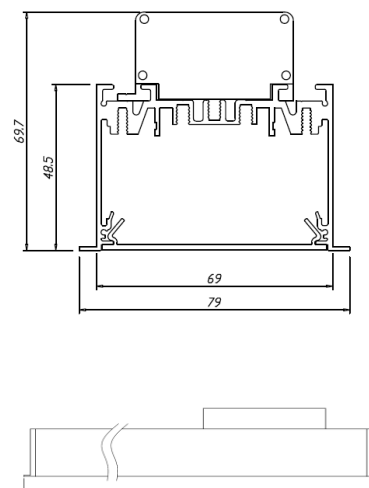

OSRAM

Technical Specification	
Lumen Output range	2600lm/m
Module Power	30W/m
Operation Mode	Constant Voltage/ Constant Current
Color Temperature	2700K (CV only) / 3000K/ 4000K
CRI Option	80 / 90
Lifetime	50000 hrs
Dimension	79mm x49mm
Cut Out Width	69mm
Dimming	DALI/ 1-10V
Finish Color	White, other color optional with extra charge