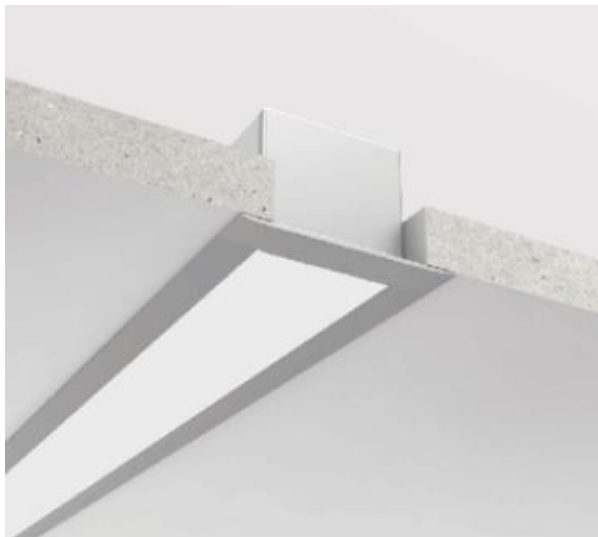

RAZOR RECESSED 79x49

Linear Recessed Extrusion System for Commercial Application

- Linear Extrusion System for Commercial or Architecture application.
- Slim design to suit for low ceiling application
- OSRAM LED Board and Driver Solution
- Customized length possible
- 1-10V, DALI Dimming available
- IP44 Optional
- Long system life time with 5 years system warranty