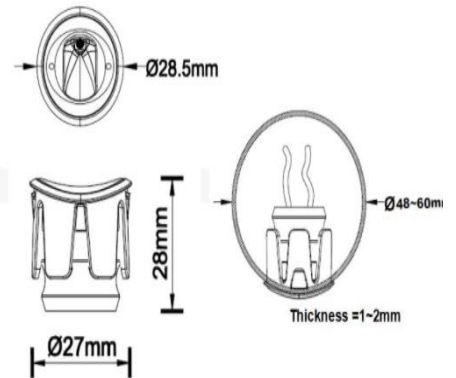

Rover Handrail Light

IP67 LED HandRail Light for Commercial & Industrial Application

- High Tensionspring spring for recessed installation
- SS304 clip for loosening fixture from the handrail
- Chrome Plated
- Waterproof with IP67
- IK rating of IK06

Technical Specification	
Lumen Output range	150lm
Module Power	1.8w
IP Rating	IP67
Color Temperature	3000k, 4000K
CRI Option	CRI 80+
Lifetime	30,000hr
Dimming Option	Dali, TouchDim & Phasecutt
Ik Rating	IK06
Dimension	28.5 Diam x 28mm cutout 27mm
Warranty	2 years