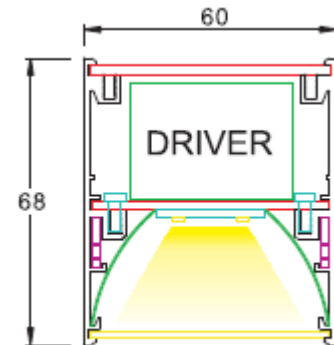

Razor Circular Ring Range

High Quality LED Pendant for Commercial & Retail Application

- Circular ring type LED Pendant suitable for commercial and retail application
- High Quality OSRAM SMD Chip
- Suspended or surface mount available
- Available in different size 600mm, 900mm or customize length up to 7 meters diameter
- DALI dimmable optional
- 5 years warranty.

Technical Specification	
Fitting Size	600mm/900mm/Customized length
System Power	Up to 25W/m
Lumen	Up to 90lm/w
Color Temperature	3000K/ 4000K / 6000K
CRI Option	80 & 90 (on request)
MacAdam	3
Lifetime	50,000 hrs
Dimming Option	Touch Dim/ 1-10V / DALI
Diameter	600/900mm (D) x 68mm (H) x 60mm (w) Or customized length up to 7 meters diameter
Color Option	White/Black Customize color upon request
Installation	Suspension & Surface Mount

* IES Files are available on request