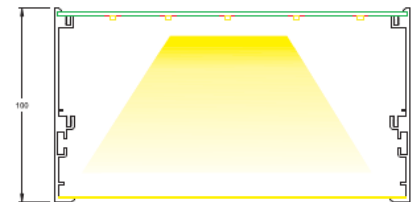

Razor Panel Circular Series

High Quality LED Pendant for Commercial & Retail Application

- Round LED Pendant suitable for commercial and retail application
- High Quality OSRAM SMD Chip
- Suspended or surface mount available
- Available in different size 400mm, 600mm, 800mm & 1000mm
- DALI dimmable optional
- 5 years warranty.

Technical Specification	
Fitting Size	400mm/600mm/800mm/1000mm
System Power	28W/50W/78W/96W
Lumen	100lm/w
Color Temperature	3000K/ 4000K / 6000K
CRI Option	80 & 90 (on request)
MacAdam	3
Lifetime	50,000 hrs
Dimming Option	Touch Dim/ 1-10V / DALI
Diameter	400/600/800mm/1000mm (D) x 100mm (H)
Color Option	White/Black
Installation	Suspension & Surface Mount