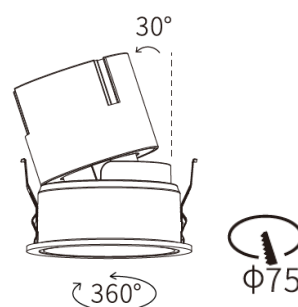

KETO 75 ADJ

LED Downlight for commercial & Residential application

- Compact LED Downlight with CRI 90 chip perfect for Retail & Hospitality Project
- Deep set anti-glaring design, UGR<15
- Available in 2700K, 3000K, 4000K & Tunable White
- Multiple reflector color option available
- Available in Black or White trim
- Optional Honeycomb louver or opal diffuser
- Dimmable for Phase cut or DALI
- Easy Installation
- 5 years warranty

Technical Specification	
Lumen Output range	992lm @ 4000K
Module Power	12W
IP Rating	IP44
Color Temperature	2700K, 3000K, 4000K, Tunable White
Beam Angle	16°, 25°, 35°, 50°
CRI Option	CRI 90+
UGR	<15
Lifetime	50,000hrs
Finish Color	White & Black
Dimming Option	DALI , Phase cut & TouchDim
Dimension	83mm ϕ x 93mm (H)
Cut-out	75mm
Warranty	5 years
Operation temperature	-20°C - 50°C