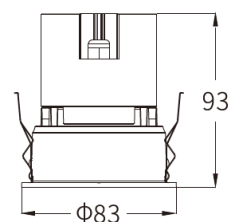

Technical Specification	
Lumen Output range	992lm @ 4000K
Module Power	12W
IP Rating	IP44
Color Temperature	2700K, 3000K, 4000K, Tunable White
Beam Angle	16°, 25°, 35°, 50°
CRI Option	CRI 90+
UGR	<15
Lifetime	50,000hrs
Finish Color	White & Black
Dimming Option	DALI , Phase cut & TouchDim
Dimension	83mm ϕ x 93mm (H)
Cut-out	75mm
Warranty	5 years
Operation temperature	-20°C - 50°C