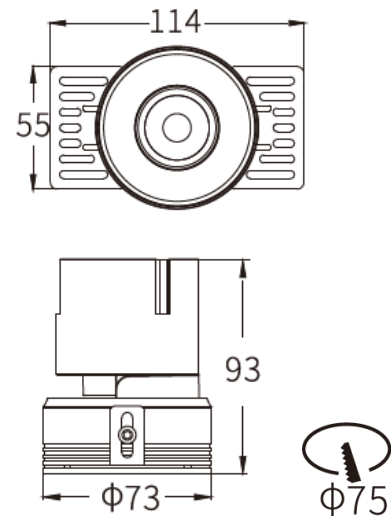

KETO 75 ADJ Trimless

LED Downlight for commercial & Residential application

- Trimless LED Downlight with CRI 90 chip perfect for Retail & Hospitality Project
- Deep set anti-glaring design, UGR<15
- Available in 2700K, 3000K, 4000K & Tunable White
- Multiple reflector color option available
- Available in Black or White trim
- Optional Honeycomb louver or opal diffuser
- Dimmable for Phase cut or DALI
- Easy Installation
- 5 years warranty

Technical Specification	
Lumen Output range	992lm @ 4000K
Module Power	12W
IP Rating	IP44
Color Temperature	2700K, 3000K, 4000K, Tunable White
Beam Angle	16°, 25°, 35°
CRI Option	CRI 90+
UGR	<15
Lifetime	50,000hrs
Finish Color	White & Black
Dimming Option	DALI , Phase cut & TouchDim
Dimension	73mm ϕ x 93mm (H)
Cut-out	75mm
Warranty	5 years
Operation temperature	-20°C - 50°C