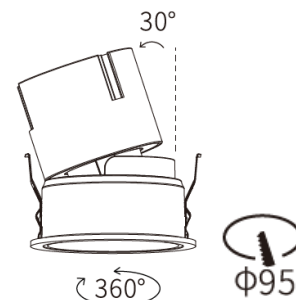

KETO 95 ADJ

LED Downlight for commercial & Residential application

- Compact LED Downlight with CRI 90 chip perfect for Retail & Hospitality Project
- Deep set anti-glaring design, UGR<15
- Available in 2700K, 3000K, 4000K & Tunable White
- Multiple reflector color option available
- Available in Black or White trim
- Optional Honeycomb louver or opal diffuser
- Dimmable for Phase cut or DALI
- Easy Installation
- 5 years warranty

Technical Specification	
Lumen Output range	1260lm / 1659lm @ 4000K
Module Power	15W / 20W
IP Rating	IP20
Color Temperature	2700K, 3000K, 4000K, Tunable White
Beam Angle	16°, 25°, 35°, 50°
CRI Option	CRI 90+
UGR	<15
Lifetime	50,000hrs
Finish Color	White & Black
Dimming Option	DALI , Phase cut & TouchDim
Dimension	106mm ϕ x 124mm (H)
Cut-out	95mm
Warranty	5 years
Operation temperature	-20°C - 50°C