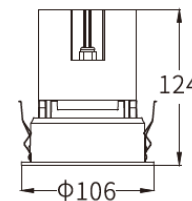

Technical Specification	
Lumen Output range	1260lm / 1659lm @ 4000K
Module Power	15W / 20W
IP Rating	IP20
Color Temperature	2700K, 3000K, 4000K, Tunable White
Beam Angle	16°, 25°, 35°, 50°
CRI Option	CRI 90+
UGR	<15
Lifetime	50,000hrs
Finish Color	White & Black
Dimming Option	DALI , Phase cut & TouchDim
Dimension	106mm ϕ x 124mm (H)
Cut-out	95mm
Warranty	5 years
Operation temperature	-20°C - 50°C