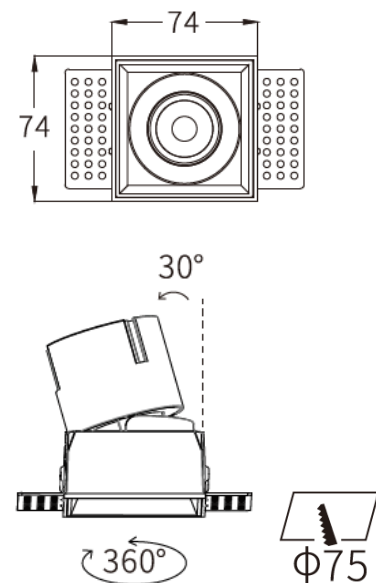

# KETO SQ 75 ADJ Trimless

LED Downlight for commercial & Residential application

- Trimless Square LED Downlight with CRI 90 chip perfect for Retail & Hospitality Project
- Deep set anti-glaring design, UGR<15
- Available in 2700K, 3000K, 4000K & Tunable White
- Multiple reflector color option available
- Available in Black or White trim
- Optional Honeycomb louver or opal diffuser
- Dimmable for Phase cut or DALI
- Easy Installation
- 5 years warranty

| Technical Specification |                                    |
|-------------------------|------------------------------------|
| Lumen Output range      | 986lm @ 4000K                      |
| Module Power            | 12W                                |
| IP Rating               | IP44                               |
| Color Temperature       | 2700K, 3000K, 4000K, Tunable White |
| Beam Angle              | 16°, 25°, 35°                      |
| CRI Option              | CRI 90+                            |
| UGR                     | <15                                |
| Lifetime                | 50,000hrs                          |
| Finish Color            | White & Black                      |
| Dimming Option          | DALI , Phase cut & TouchDim        |
| Dimension               | 85mm x 85mm x 94.5mm (H)           |
| Cut-out                 | 75x75mm                            |
| Warranty                | 5 years                            |
| Operation temperature   | -20°C - 50°C                       |