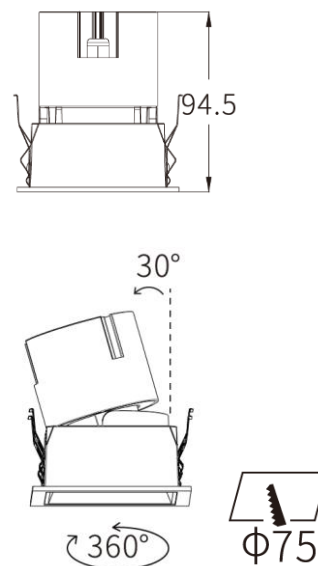

Technical Specification	
Lumen Output range	986lm @ 4000K
Module Power	12W
IP Rating	IP44
Color Temperature	2700K, 3000K, 4000K, Tunable White
Beam Angle	16°, 25°, 35°, 50°
CRI Option	CRI 90+
UGR	<15
Lifetime	50,000hrs
Finish Color	White & Black
Dimming Option	DALI , Phase cut & TouchDim
Dimension	85mm x 85mm x 94.5mm (H)
Cut-out	75x75mm
Warranty	5 years
Operation temperature	-20°C - 50°C