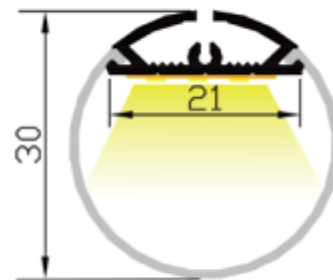

RAZOR ROUND 30mm

High Quality LED Linear Extrusion

- Round LED Linear Extrusion with high quality LED Strip suitable for Commercial & Architectural design
- Dimmable with Phase Cut/1-10V/DALI
- Customized length's possible
- Suspended Mount
- Long system life time with 5 years system warranty*.

Technical Specification

System Power	9.6W/m	14.4W/m	19.2W/m
Module Lm Output	950lm/m	1400lm/m	RGB
Colour Temperature	2700K / 3000K / 4000K / RGB		
CRI Option	CRI 90		
MacAdam	3		
Lifetime	50,000 hrs		
Dimming Option	Phase Cut/1-10V/DALI		
Dimension	Dia 30mm x (L) up to 2500mm		
Installation	Suspended		
Finish Colour	Natural Anodized		