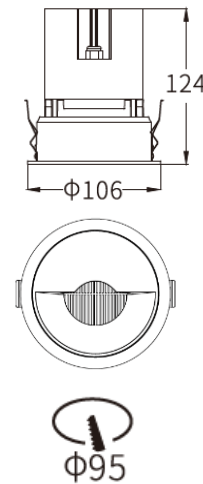

# KETO 95 Wall Washer

LED Downlight for commercial & Residential application

- Compact LED Downlight with CRI 90 chip perfect for Retail & Hospitality Project
- Special design wall washing lens used to provide a smooth and even wall washing effect
- Available in 2700K, 3000K, 4000K & Tunable White
- Available in Black or White trim
- Dimmable for Phase cut or DALI
- Easy Installation
- 5 years warranty

Technical Specification	
Lumen Output range	555lm / 720lm
Module Power	15W / 20W
IP Rating	IP44
Color Temperature	2700K, 3000K, 4000K, Tunable White
Beam Angle	Wall Washing Lens
CRI Option	CRI 90+
Lifetime	50,000hrs
Finish Color	White & Black
Dimming Option	DALI , Phase cut & TouchDim
Dimension	106mm $\phi$ x 124mm (H)
Cut-out	95mm
Warranty	5 years
Operation temperature	-20°C – 50°C