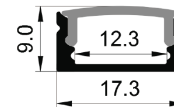

LED Profile 1708mm

High Quality Aluminum LED Profile

- High quality Aluminum LED profile suitable for commercial or residential propose
- Opal diffuser for even light distribution
- Suitable for LED Strip width less than 12mm
- Dotless output with 210LED/M strip
- Maximum Single Length of 3 meter
- Customized Length optional
- Mounting accessories available

Technical Specification	
Material	Aluminum
Suitable Tape Width	12mm max
Maximum Length	3000mm
IP Rating	IP20
Color	Nature Anodized
Length/profile	(W) 17.3 mm X (H) 9mm X (L) 3m (max)
Installation	Mounting Clips