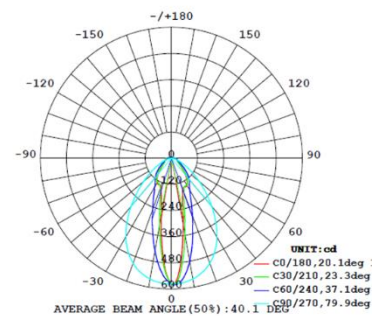

# LED Profile 1721A 20\*80 °

## High Quality Aluminum LED Profile

- High quality Aluminum LED profile suitable for commercial or residential propose
- Optical lens suitable for wall washing application
- Suitable for LED Strip width less than 12mm
- Maximum Single Length of 3 meter
- Customized Length optional
- Mounting accessories available

LUMINOUS INTENSITY DISTRIBUTION DIAGRAM

Technical Specification	
Material	Aluminum
Suitable Tape Width	12mm
Maximum Length	3000mm
Maximum power	21W/M
Optic angle	20*80°
IP Rating	IP20 / IP54
Color	Nature Anodized
Length/profile	(W) 17mm X (H) 21 mm X (L) 3m (max)
Installation	Mounting Clips