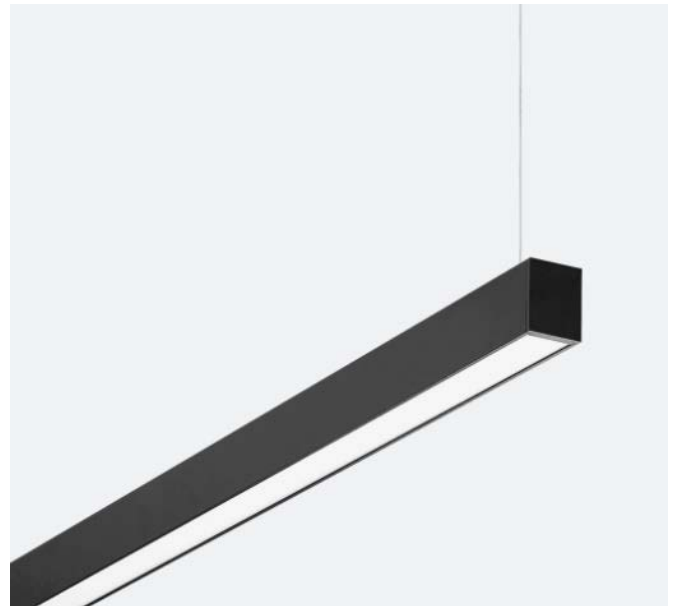

Razor 37x40mm S

High Quality LED Linear Extrusion

- Slim Design LED Linear Extrusion with high quality LED Strip suitable for Commercial & Architectural design
- Customized length's possible with 100mm increment
- Homogeneous light distribution.
- Integrated with CRI 90 LED Strip
- Different mounting option available
- Long system life time with 3/5 years system warranty.

Technical Specification

System Power	8w/m	12w/m	19.2w/m	25w/m
Lumen/Meter (Stirp)	1244lm	1770lm	2496lm	3826lm
Colour Temperature	2700K / 3000K / 3500K / 4000K			
CRI Option	CRI 90+			
MacAdam	3			
Lifetime	50,000 hrs			
Dimming Option	DALI & TouchDim			
Dimension	W 37mm, H 40mm & L 3000mm (max single length)			
Installation	Surface & Suspended & Angle Bracket			
Finish Colour	Black, White & Natural Anodized Can be powder coated any color **			