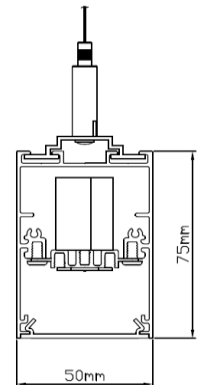

Razor LED Linear 50x75mm

Linear Extrusion System for Commercial Application

- Professional LED Linear Extrusion with high quality LED suitable for Commercial & Architectural design
- Optional Up-Down Light Effect
- OSRAM Linear Board System integrated to ensure quality and performance
- Customized length's possible
- Various Light Combination available to suitable for different needed
- Long system life time with 5 years system warranty*.

OSRAM

Technical Specification				
System Power Down	26w/m		42w/m	
Lumen output	2550lm/m		4000lm/m	
System power Up (Optional)	4.8W/m	9.6W/m	14.4W/m	19.2W/m
Strip Lumen Up (Optional)	500lm/m	1000lm/m	1500lm/m	2000lm/m
Colour Temperature	3000K/ 4000K / 6500K			
CRI Option	CRI 80 / 90			
MacAdam	3			
Lifetime	50,000 hrs			
Dimming Option	DALI & TouchDim			
Dimension	(W)50mm x (H) 75mm			
Installation	Surface mount & Suspended			
Finish Colour	Black, White & Natural Anodised Can be powdercoated any colour.			