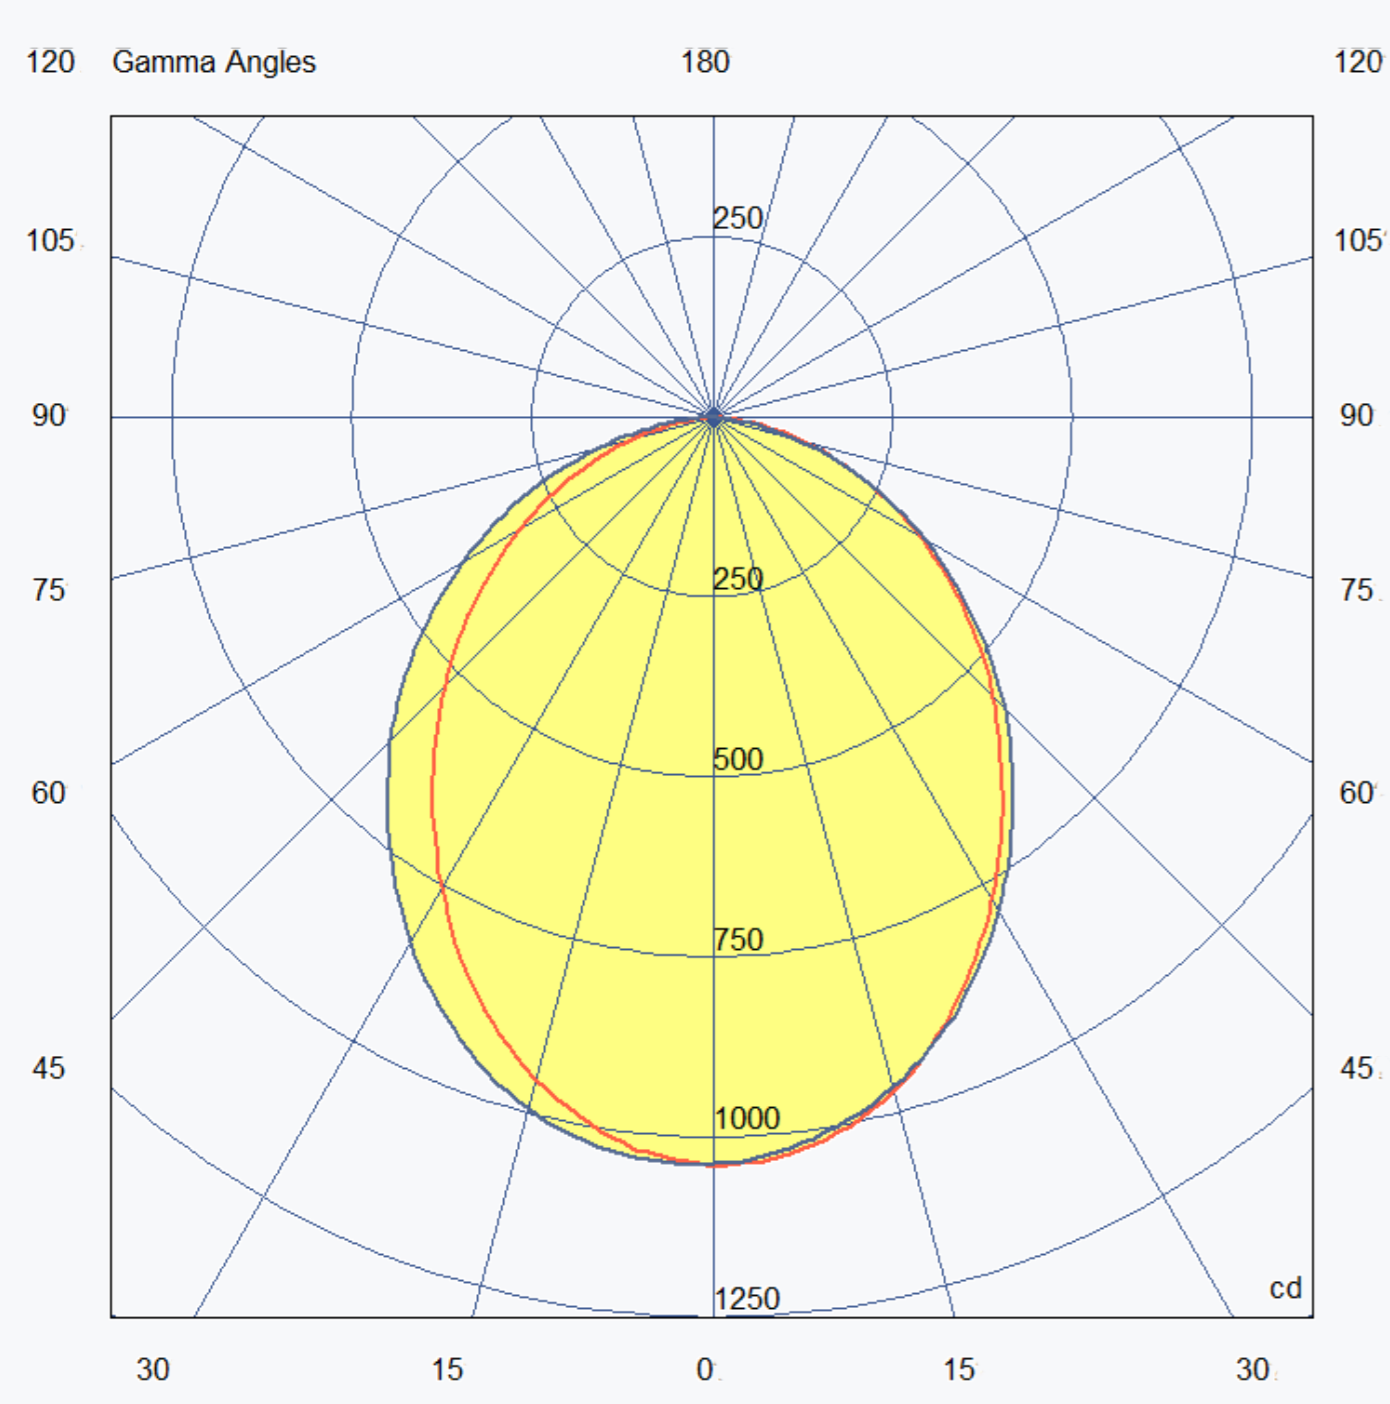

General Data

Mounting	Recessed
Dimension (mm)	66 (W) x 70 (H)
Cutout (mm)	50
Finish	White / Black
IP Rating	20
Lifetime (L80B10)	50,000hrs
Dimming Control	Phase cut / 0-10V / DALI / Casambi
Warranty	5 years