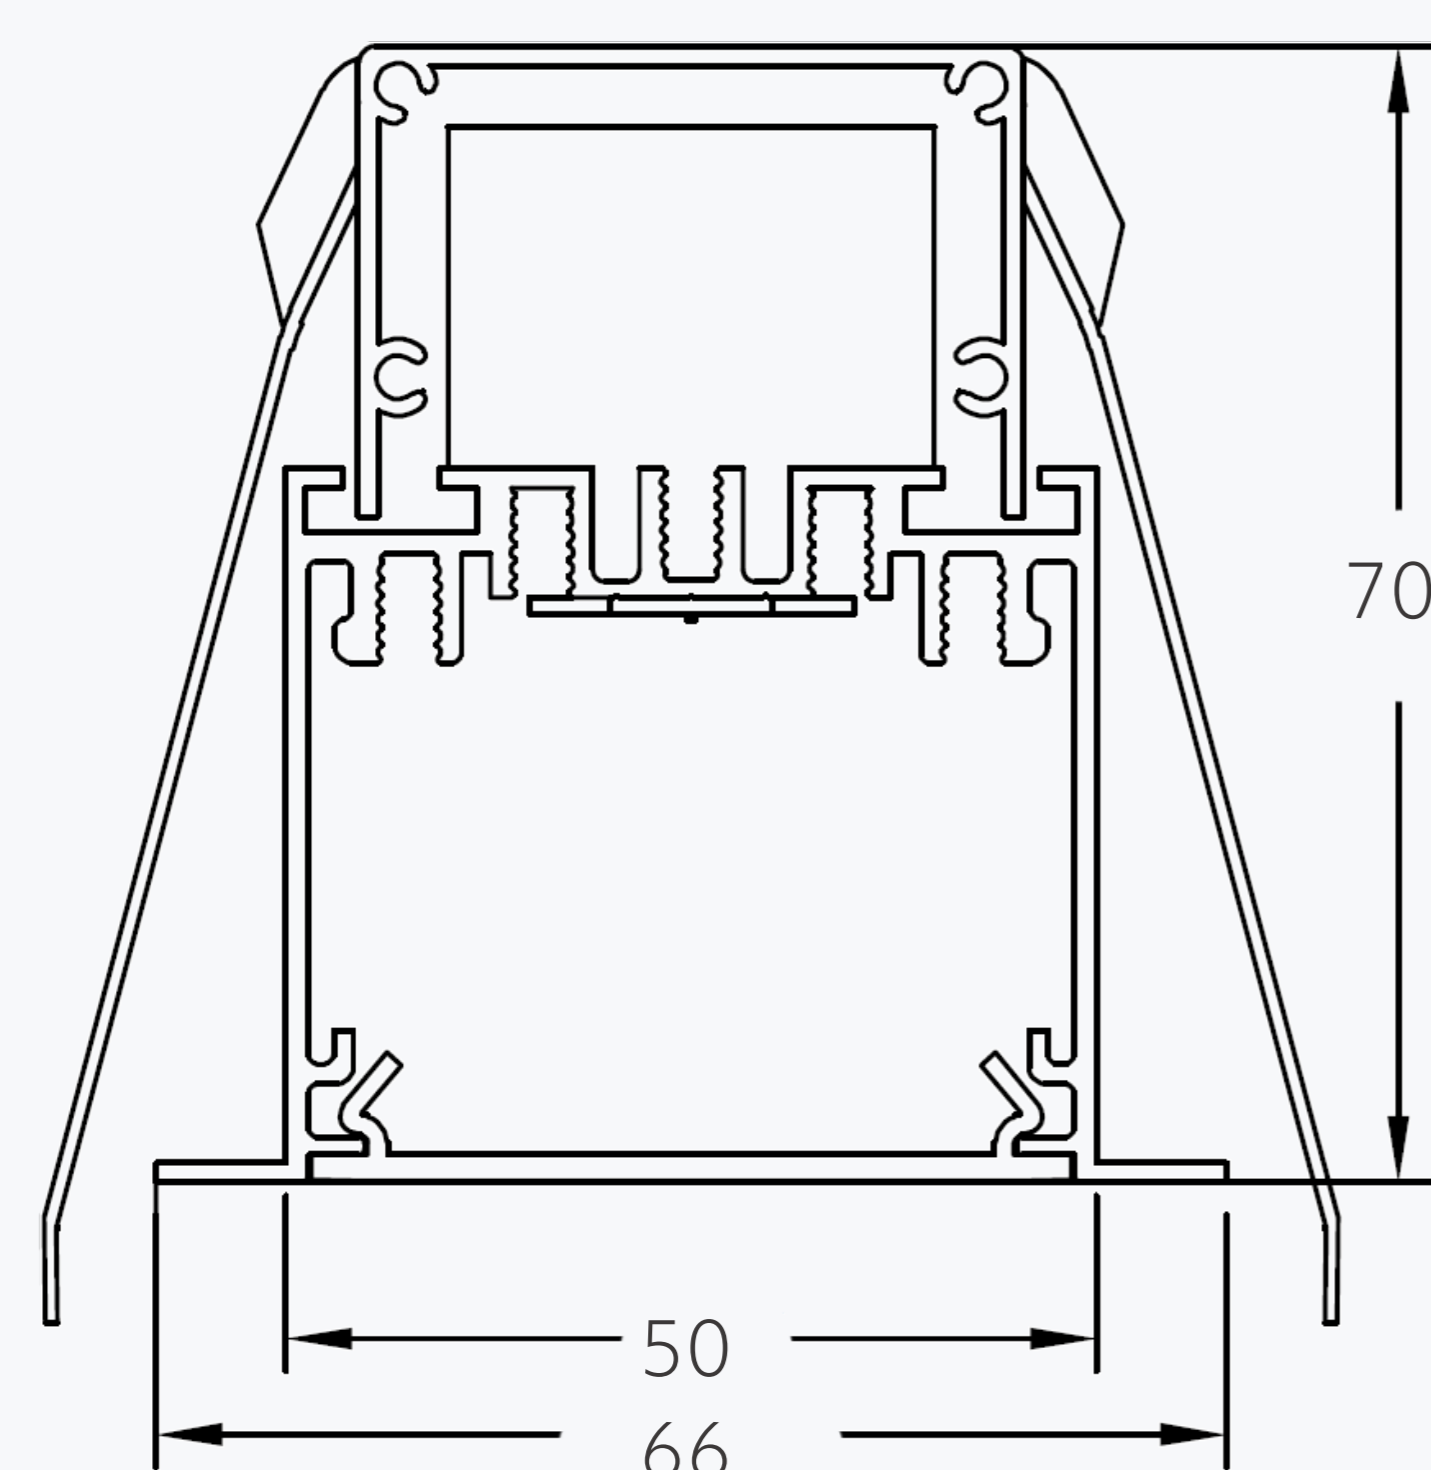

## LUMINAIRE SPECIFICATION

### Light Source Data

System Power (W/m)	24 @ 4000 K
Delivered Lumen (lm/m)	2427 @ 4000 K
Efficacy (lm/W)	99.9 @ 4000 K
CCT (K)	2700 / 3000 / 3500 / 4000 / 5000
Beam Angle	100 °
CRI	80 / 90
SDCM	<3

### General Data

Mounting	Recessed
Dimension (mm)	66 (W) x 70 (H)
Cutout (mm)	50
Finish	White / Black
IP Rating	20
Lifetime (L80B10)	50,000hrs
Dimming Control	Phase cut / 0-10V / DALI / Casambi
Warranty	5 years