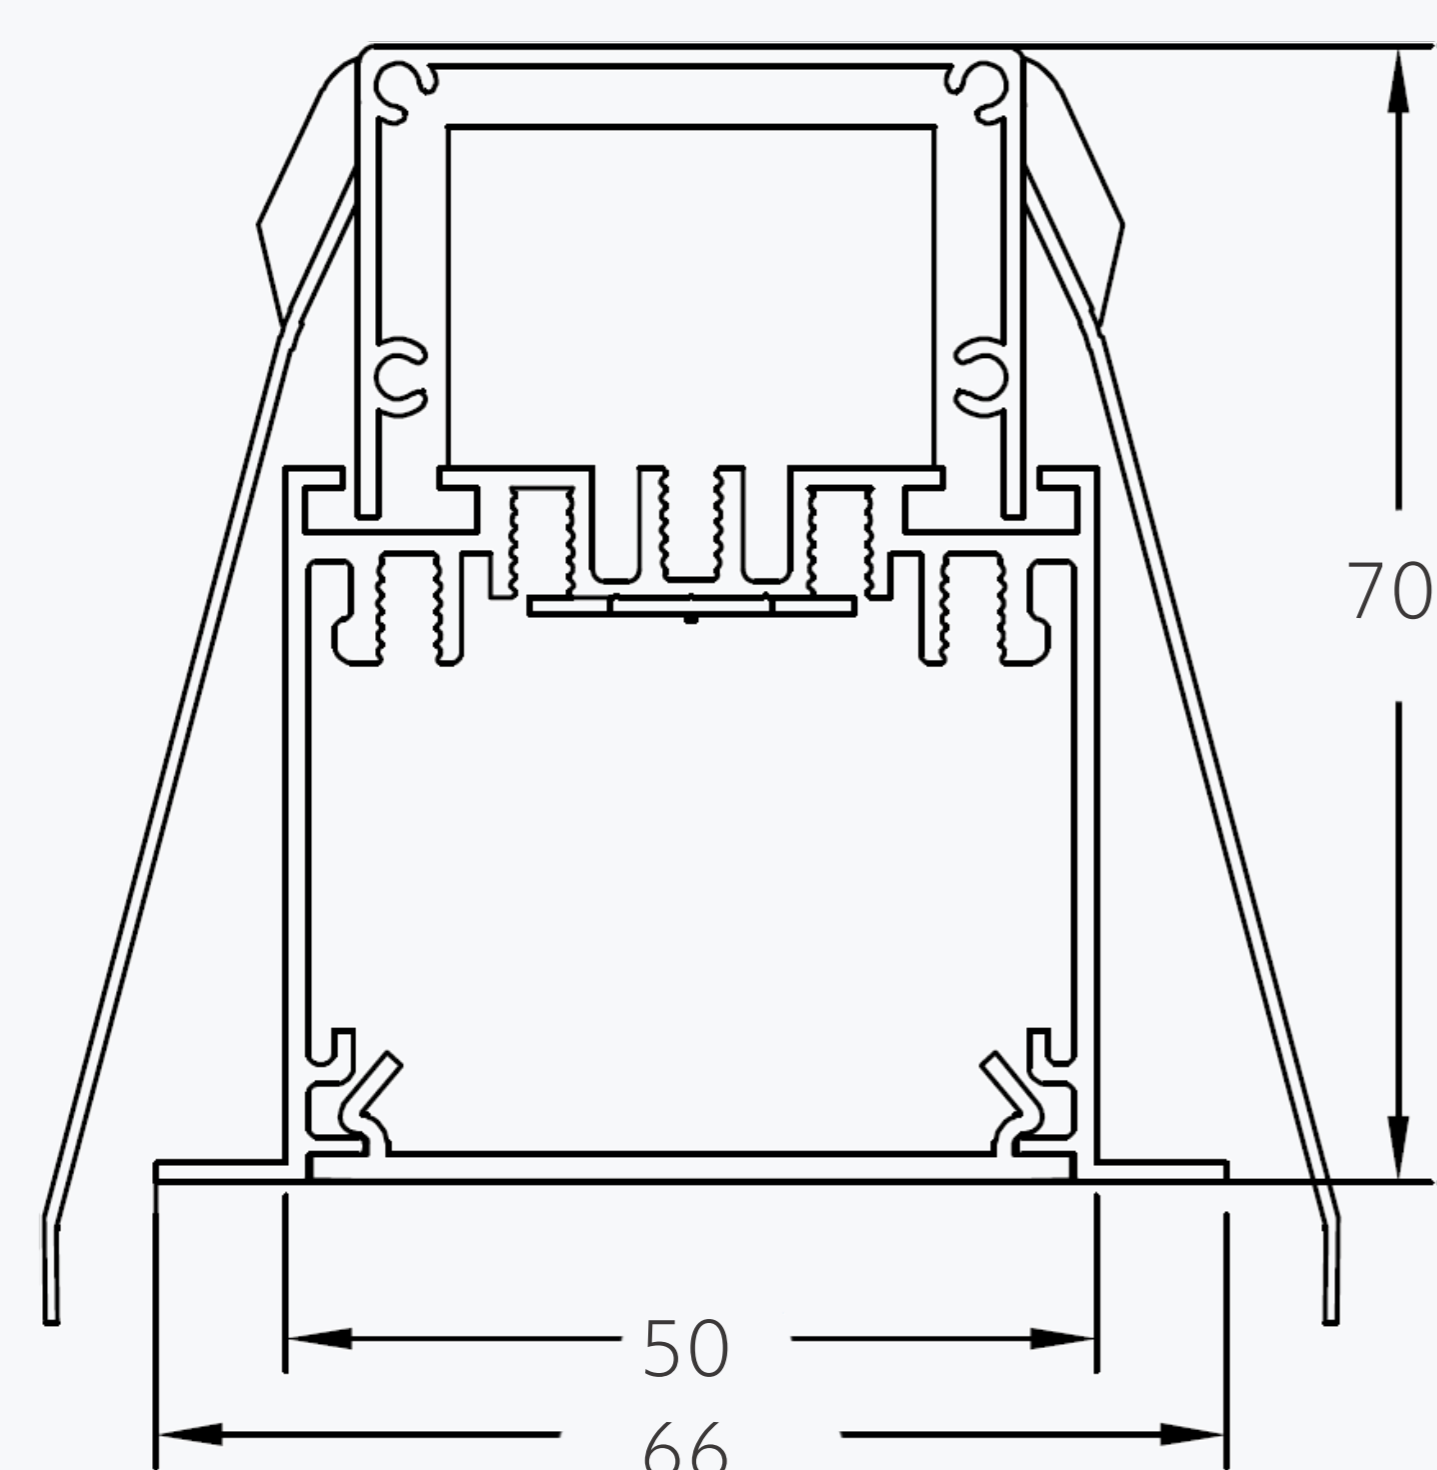

LUMINAIRE SPECIFICATION

Light Source Data

System Power (W/m)	24 @ 4000 K
Delivered Lumen (lm/m)	2878 @ 4000 K
Efficacy (lm/W)	119.9 @ 4000 K
CCT (K)	2700 / 3000 / 3500 / 4000 / 5000
Beam Angle	100 °
CRI	80 / 90
SDCM	<3

General Data

Mounting	Recessed
Dimension (mm)	66 (W) x 70 (H)
Cutout (mm)	50
Finish	White / Black
IP Rating	20
Lifetime (L80B10)	50,000hrs
Dimming Control	Phase cut / 0-10V / DALI / Casambi
Warranty	5 years