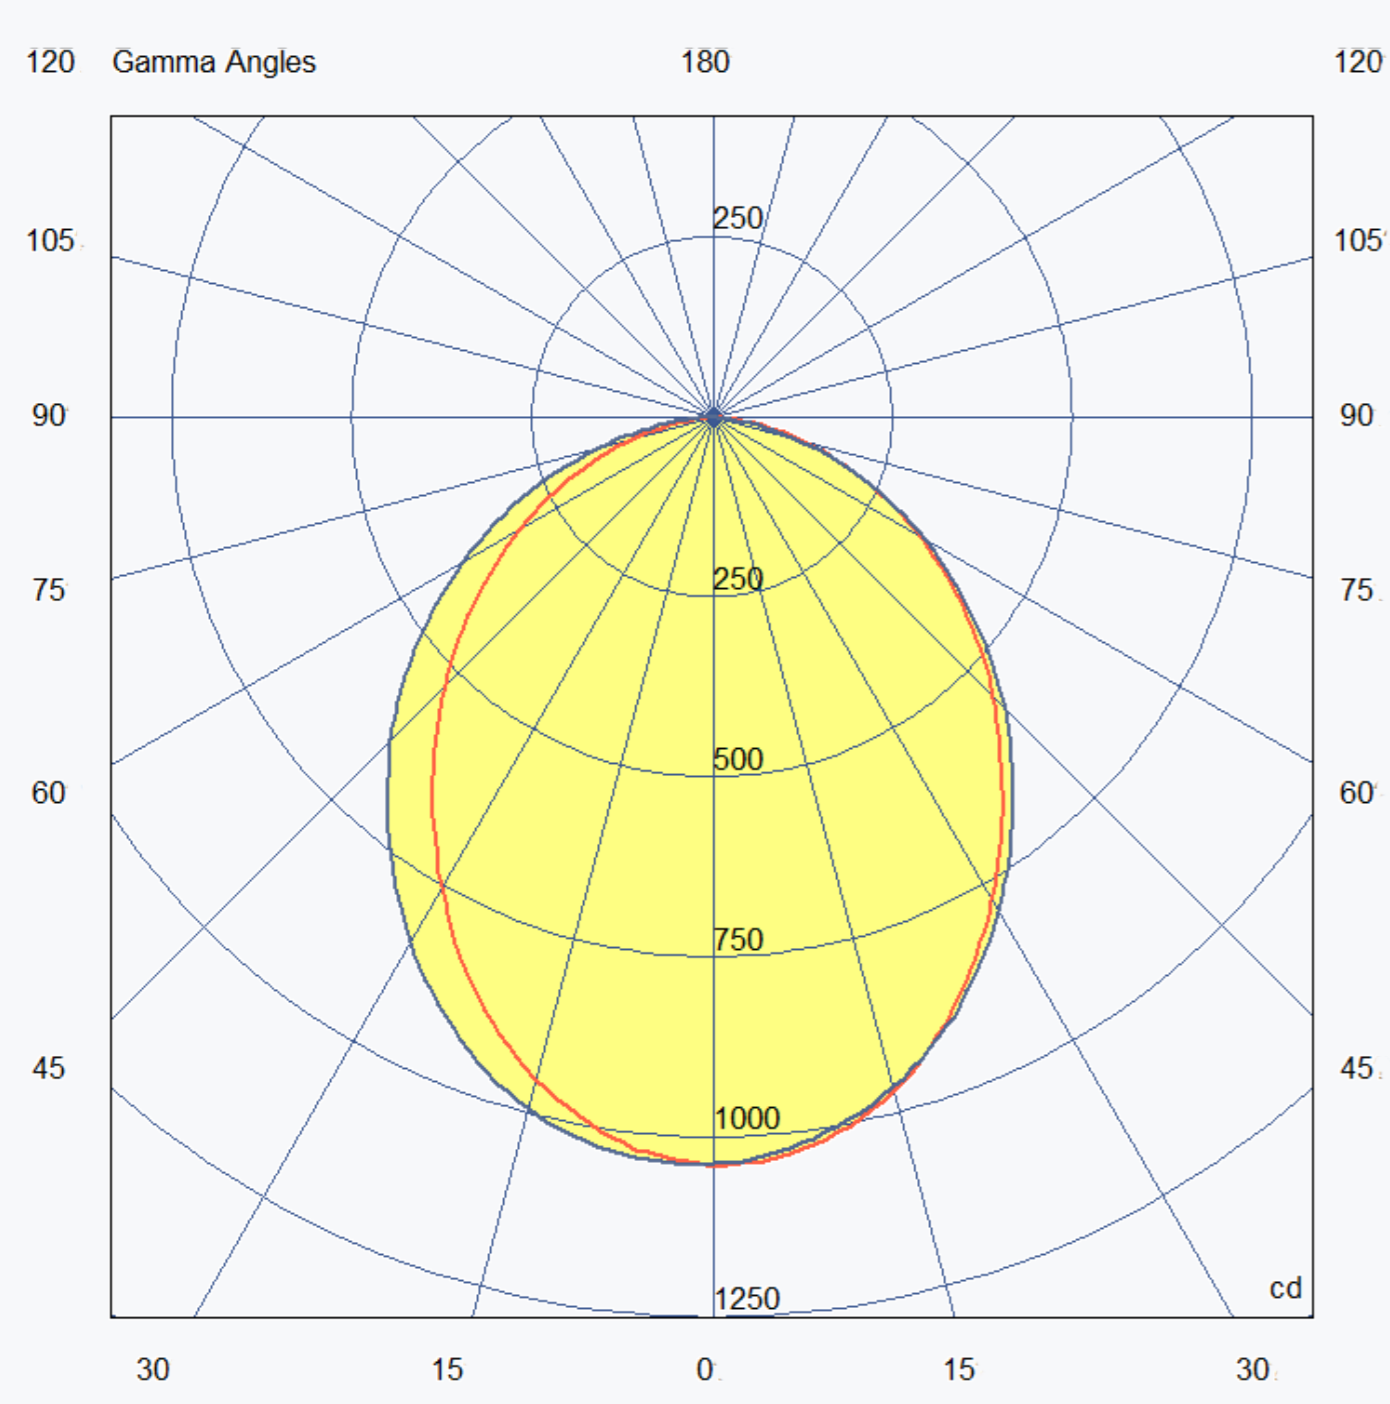

LUMINAIRE SPECIFICATION

Light Source Data

System Power (W/m)	24 @ 4000 K
Delivered Lumen (lm/m)	2878 @ 4000 K
Efficacy (lm/W)	119.9 @ 4000 K
CCT (K)	2700 / 3000 / 3500 / 4000 / 5000
Beam Angle	100 °
CRI	80 / 90
SDCM	<3

General Data

Mounting	Recessed
Dimension (mm)	66 (W) x 70 (H)
Cutout (mm)	50
Finish	White / Black
IP Rating	20
Lifetime (L80B10)	50,000hrs
Dimming Control	Phase cut / 0-10V / DALI / Casambi
Warranty	5 years