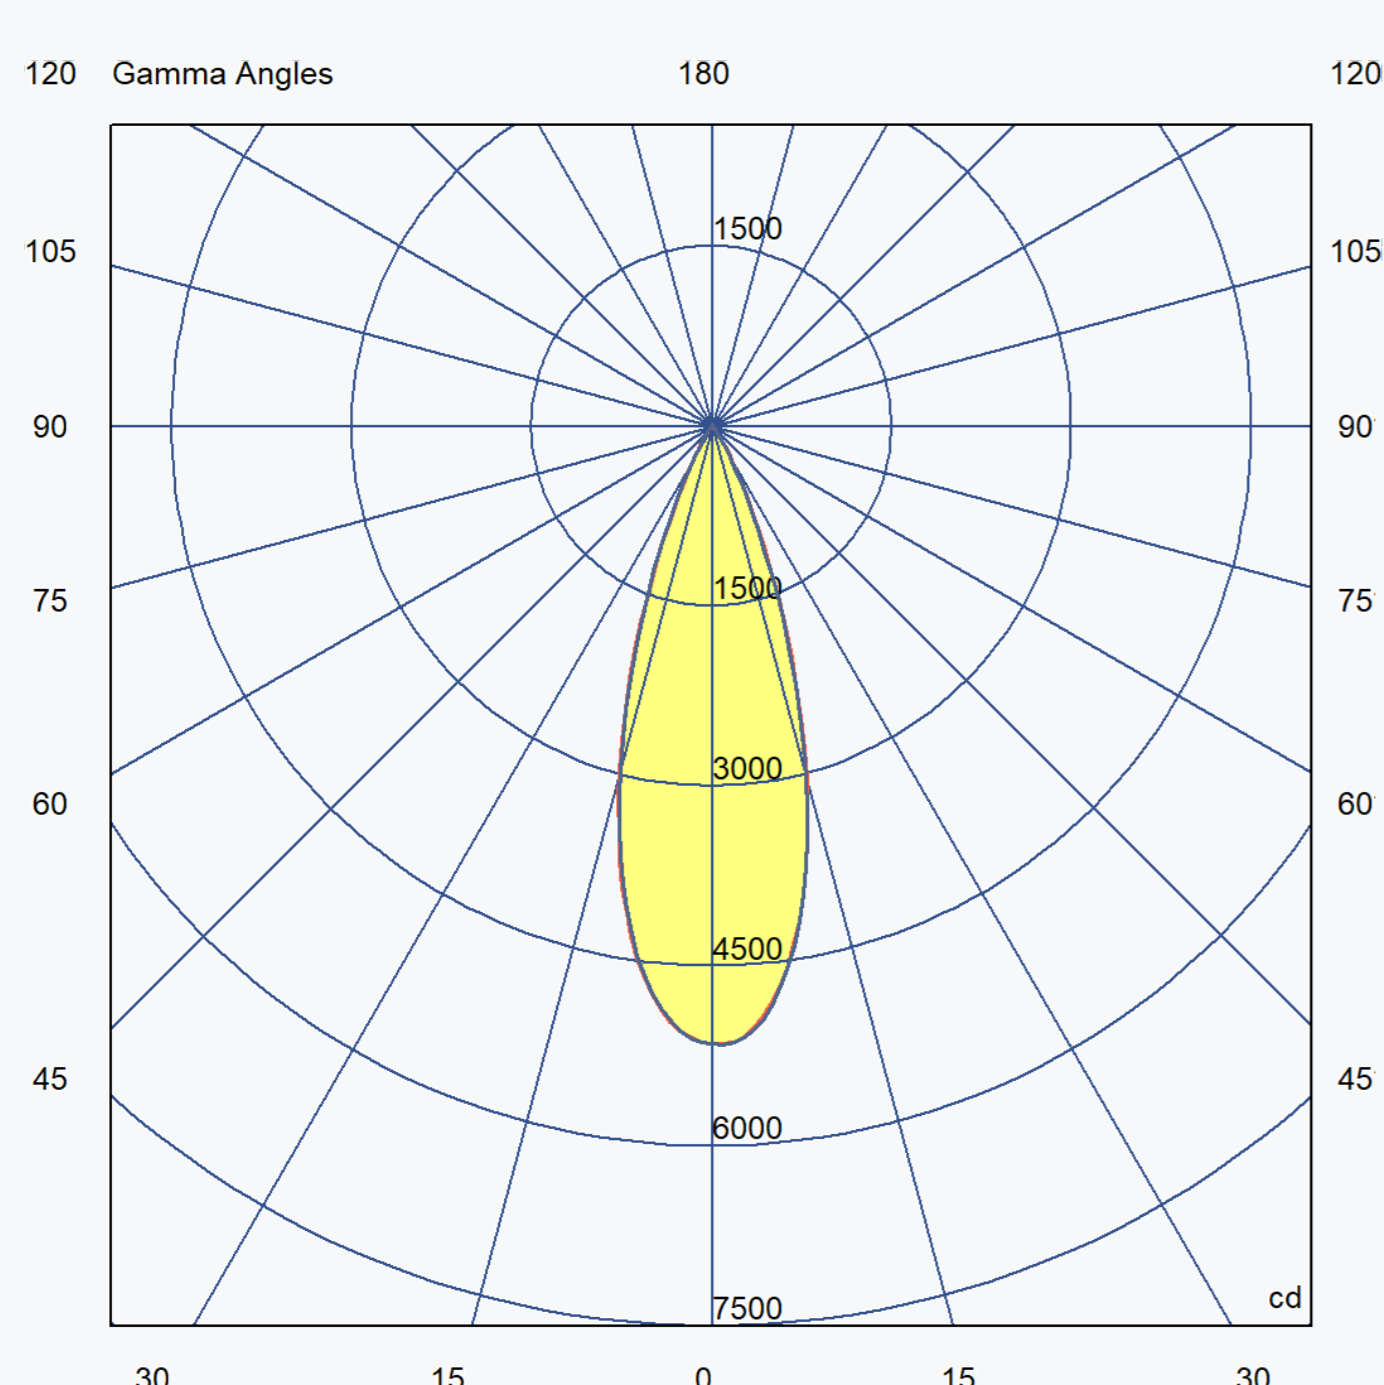

General Data

Mounting	Track Mounted
Dimension (mm)	Ø79 x 146
Housing Color	White / Black
Reflector Color	Black
IP Rating	IP20
Lifetime (L80B10)	50,000hrs
Dimming Control	Phase cut / 0-10V / DALI / Casambi
Warranty	5 years

25 W 3000K 38 °