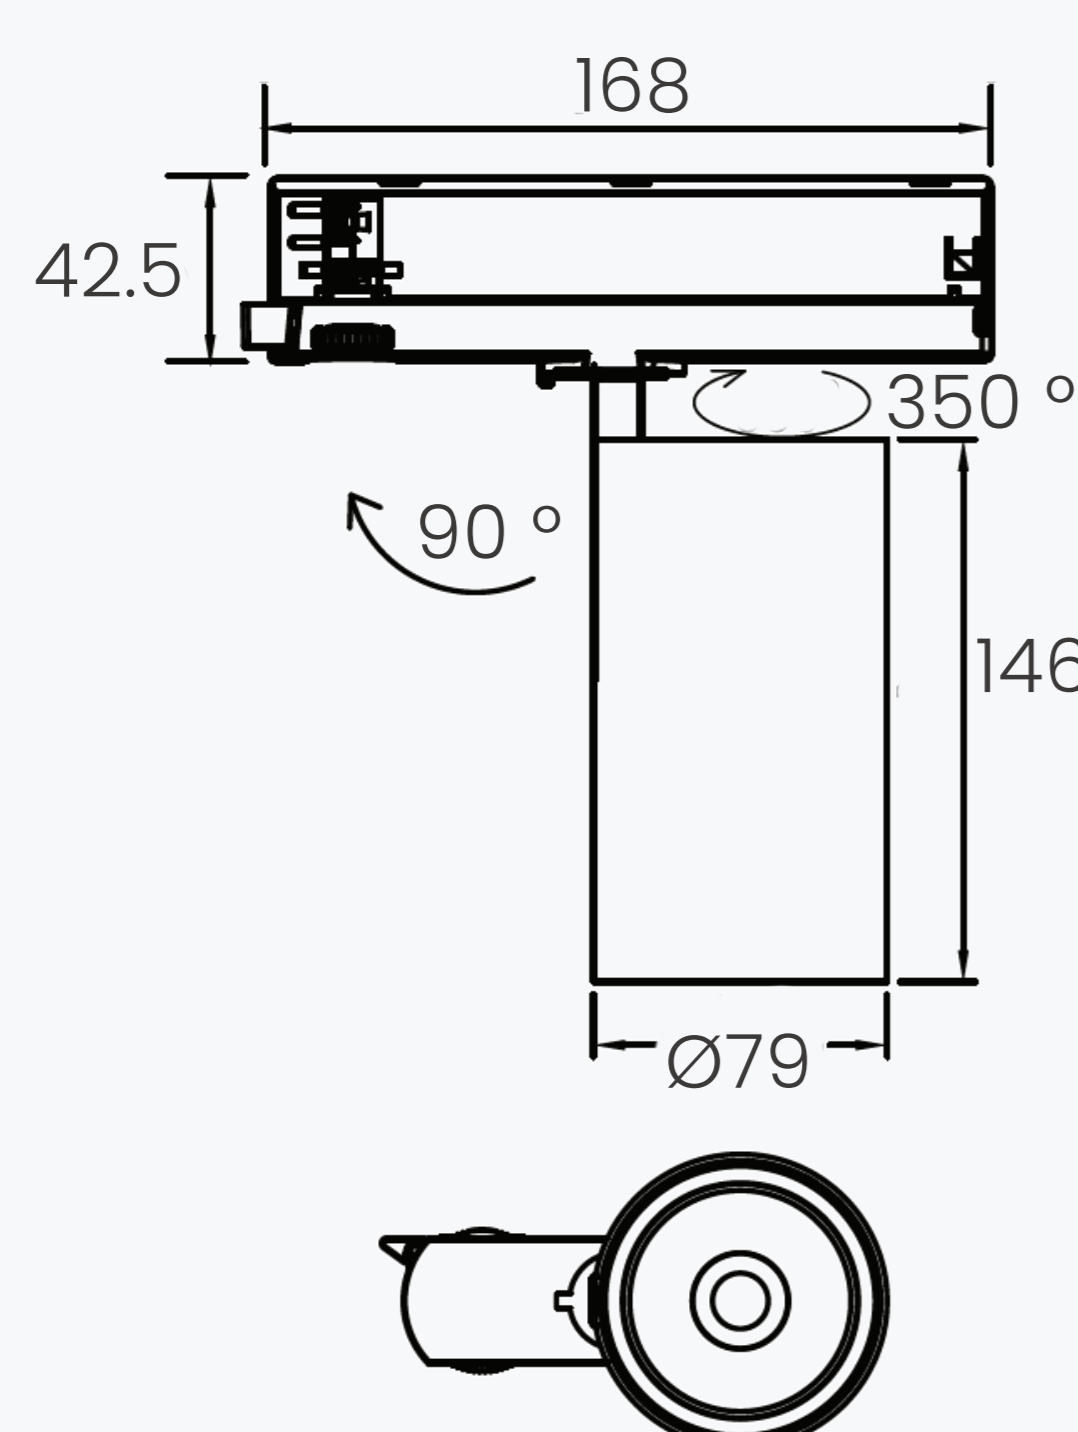

## LUMINAIRE SPECIFICATION

### Light Source Data

System Power (W)	24.2 @ 3000K
Delivered Lumen (lm)	1778 @ 3000K
Efficacy (lm)	Up to 95
LED Color Temperature (K)	2700 / 3000 / 3500 / 4000 / 5000
Beam Angle	15 ° / 24 ° / 38 ° / 55 °
CRI	90
SDCM	<3

### General Data

Mounting	Track Mounted
Dimension (mm)	Ø79 x 146
Housing Color	White / Black
Reflector Color	Black
IP Rating	IP20
Lifetime (L80B10)	50,000hrs
Dimming Control	Phase cut / 0-10V / DALI / Casambi
Warranty	5 years