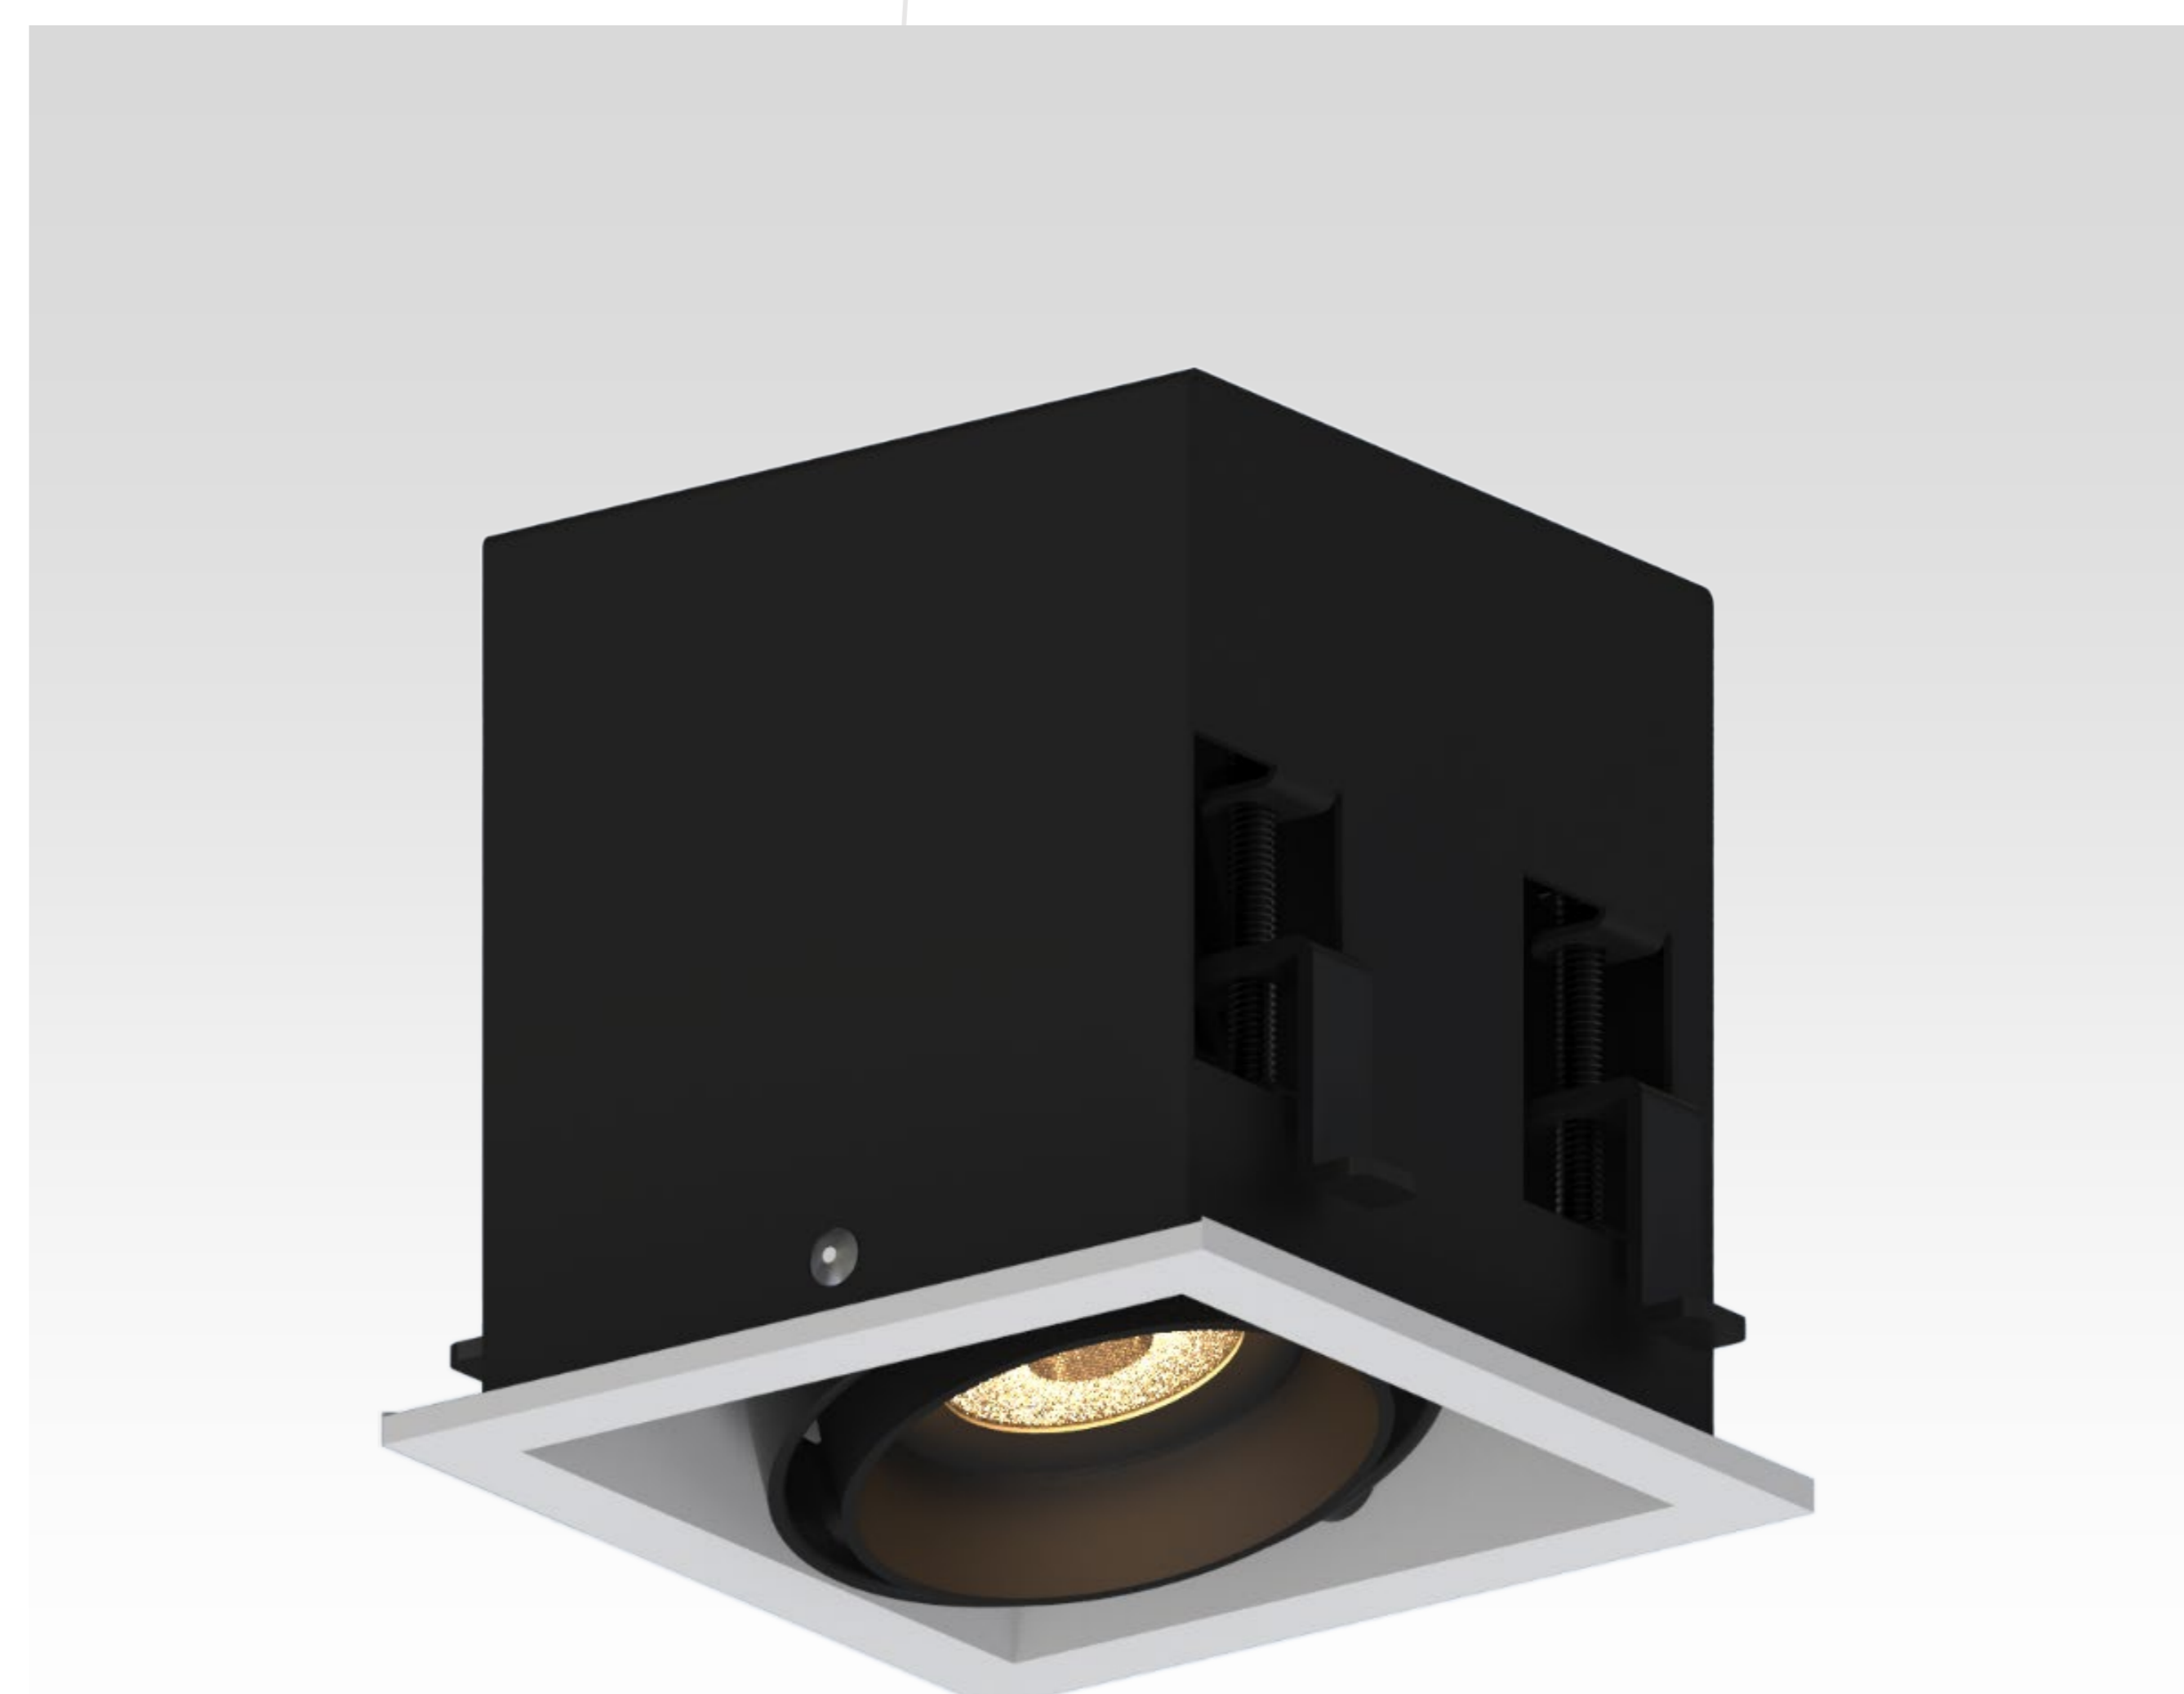

BOXA

93

Recessed Downlight for Retail & Residential Application

Boxa series features a bold, modular box design that adds architectural visual interest to any space. With adjustable-angle heads and tunable white, they deliver precise illumination for retail, galleries, and hospitality. Compatible with DALI, 1-10V, and Bluetooth controls. Aluminum construction ensures durability.

LUMINAIRE SPECIFICATION

Light Source Data

System Power (W)	8 / 12 @ 3000K
Delivered Lumen (lm)	727 / 921 @ 3000K
Efficacy (lm)	Up to 77 @ 3000K
LED Color Temperature (K)	2700 / 3000 / 4000 / 5000
Beam Angle	15 ° / 24 ° / 40 °
CRI	90
SDCM	<3

General Data

Mounting	Recessed
Dimension (mm)	103 x 103 x 105/120 (H)
Cutout (mm)	93 x 93
Housing Color	White / Black
Reflector Color	Black
IP Rating	IP20
Lifetime (L80B10)	50,000hrs
Dimming Control	Phase cut / 0-10V / DALI / Casambi
Warranty	5 years