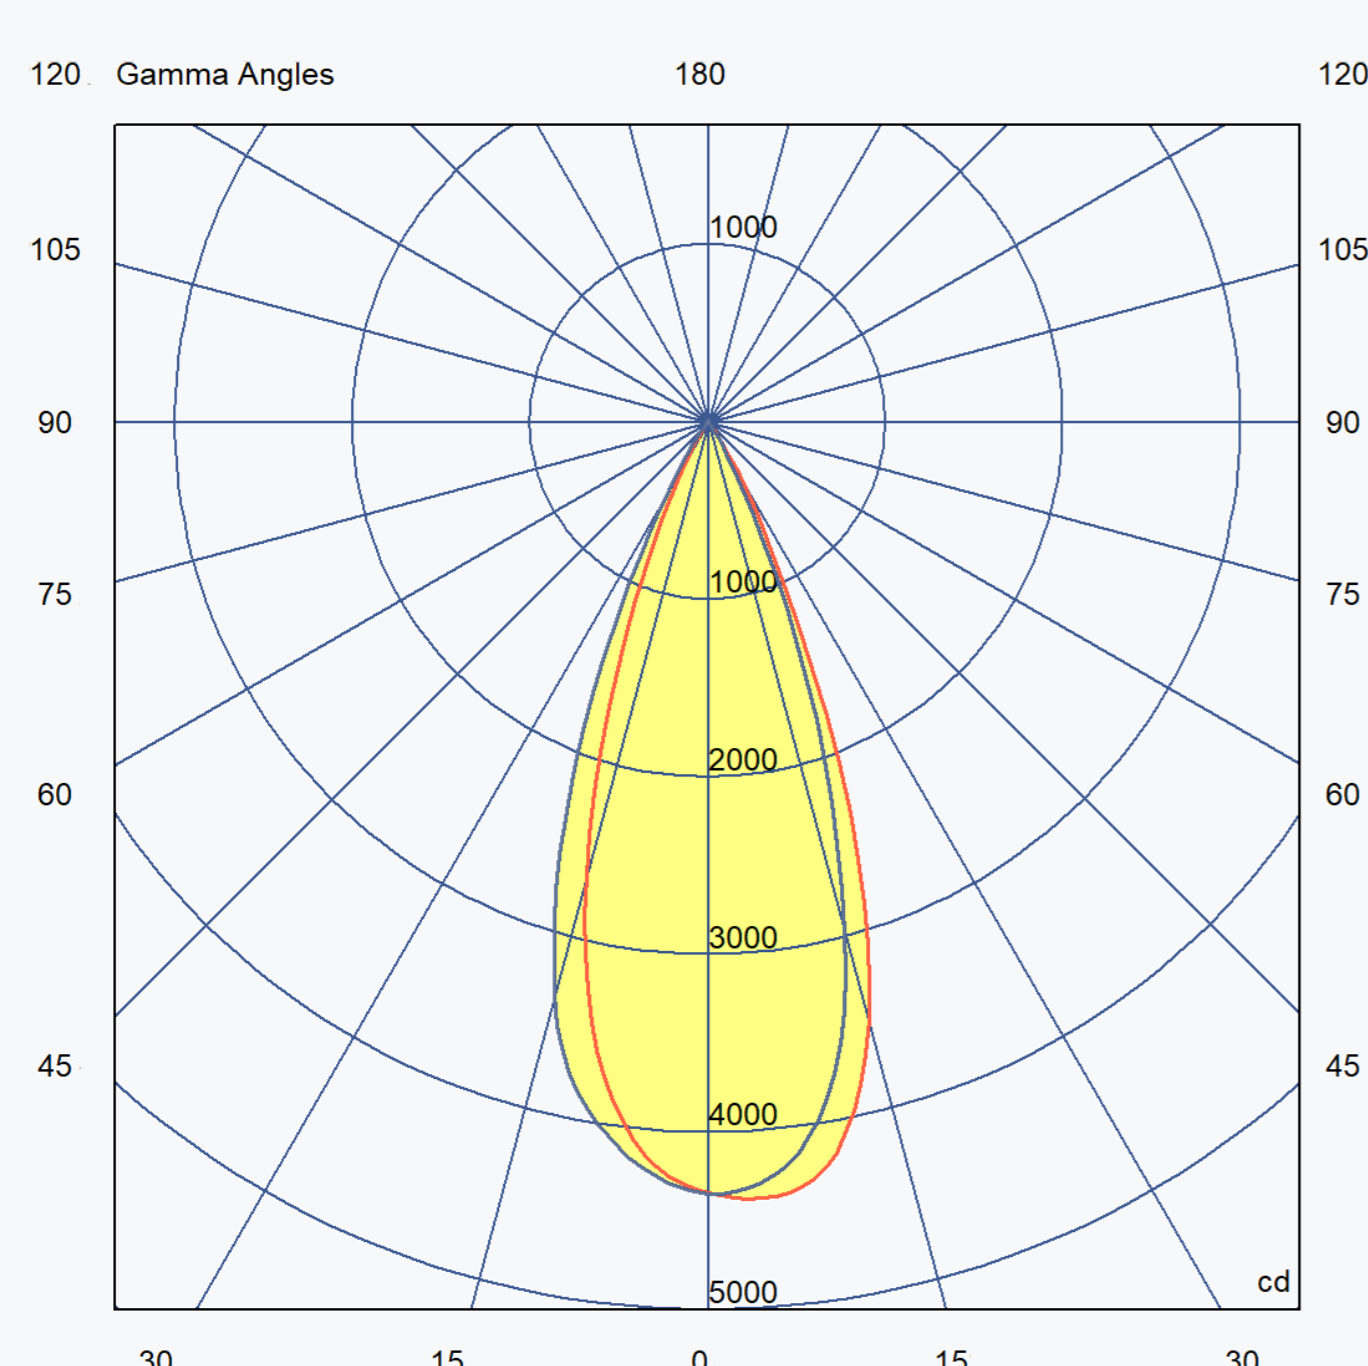

General Data

Mounting	Recessed
Dimension (mm)	200 x 103 x 120/135 (H)
Cutout (mm)	190 x 93
Housing Color	White / Black
Reflector Color	Black
IP Rating	IP20
Lifetime (L80B10)	50,000hrs
Dimming Control	Phase cut / 0-10V / DALI / Casambi
Warranty	5 years

12W 3000K 40 °