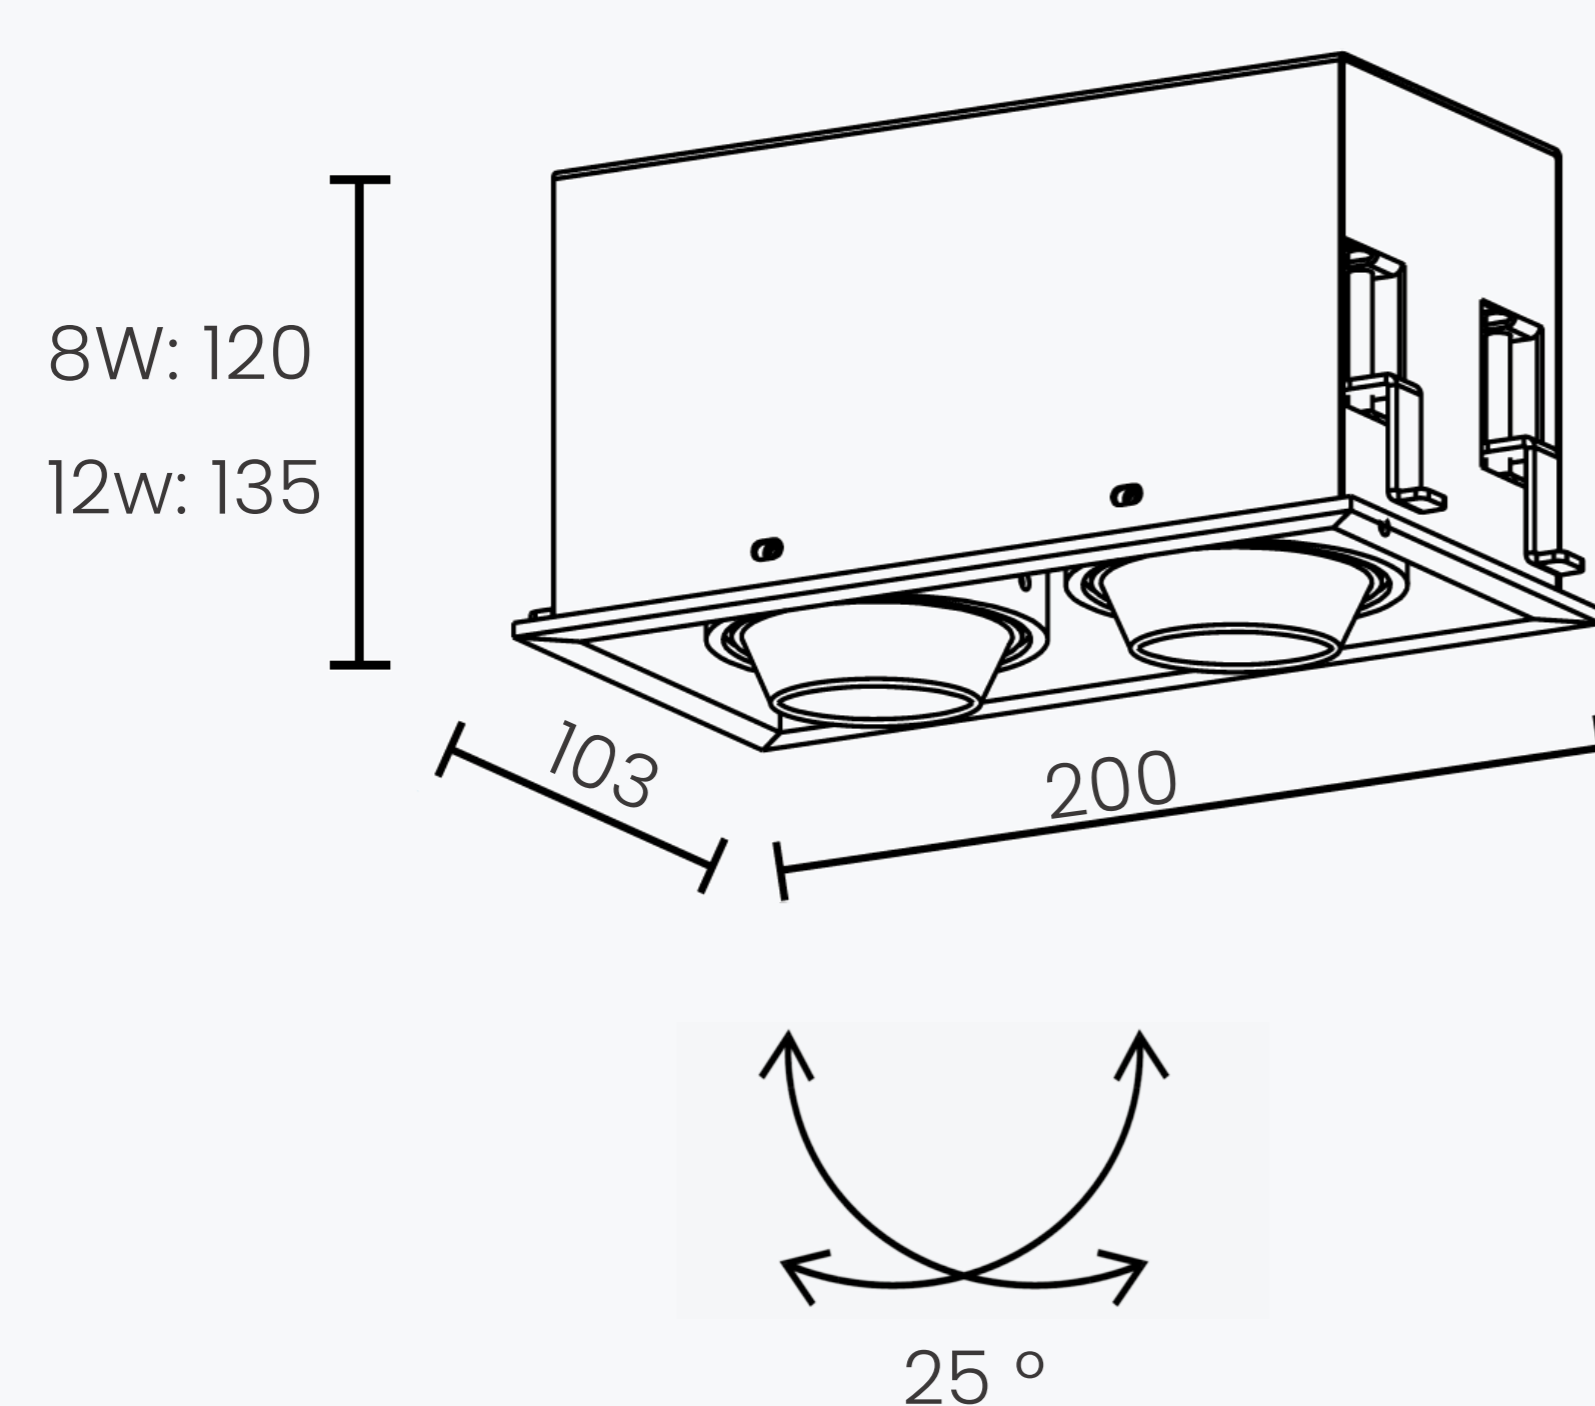

### Recessed Downlight for Retail & Residential Application

Boxa series features a bold, modular box design that adds architectural visual interest to any space. With adjustable-angle heads and tunable white, they deliver precise illumination for retail, galleries, and hospitality. Compatible with DALI, 1-10V, and Bluetooth controls. Aluminum construction ensures durability.

### General Data

Mounting	Recessed
Dimension (mm)	200 x 103 x 120/135 (H)
Cutout (mm)	190 x 93
Housing Color	White / Black
Reflector Color	Black
IP Rating	IP20
Lifetime (L80B10)	50,000hrs
Dimming Control	Phase cut / 0-10V / DALI / Casambi
Warranty	5 years