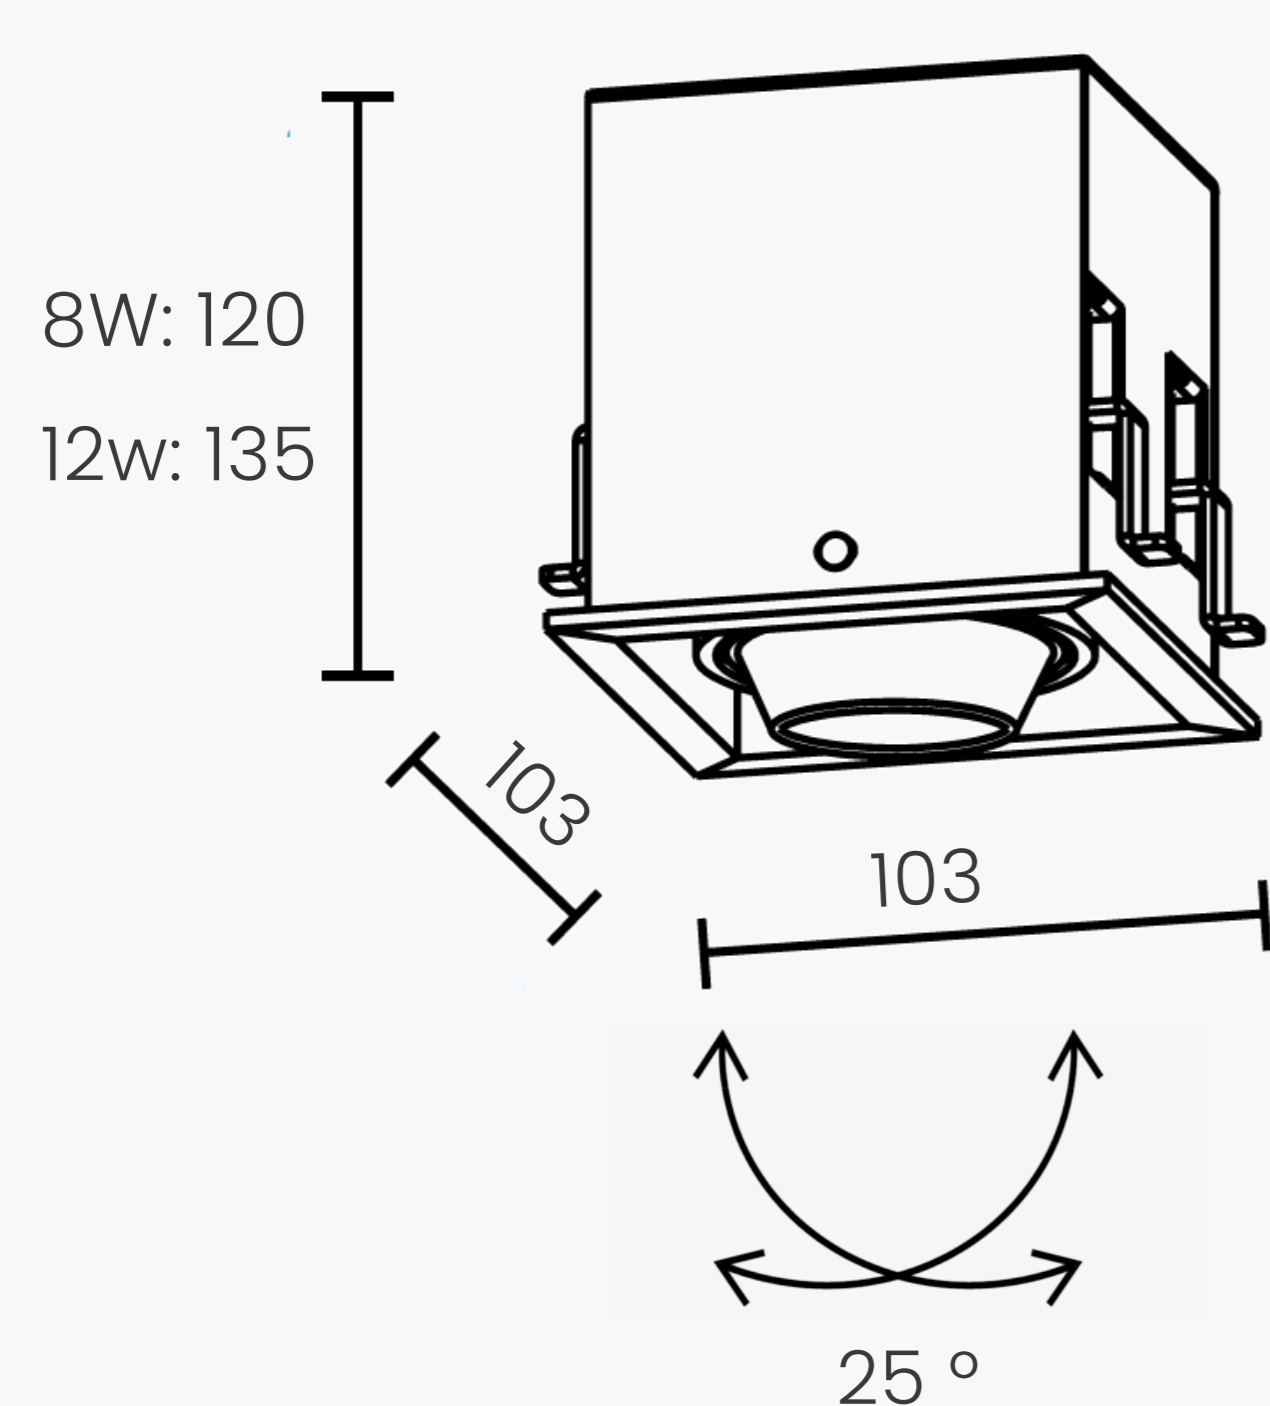

BOXA

93S

Recessed Downlight for Retail & Residential Application

Boxa series features a bold, modular box design that adds architectural visual interest to any space. With adjustable-angle heads and tunable white, they deliver precise illumination for retail, galleries, and hospitality. Compatible with DALI, 1-10V, and Bluetooth controls. Aluminum construction ensures durability.

LUMINAIRE SPECIFICATION

Light Source Data

System Power (W)	8 / 12 @ 3000K
Delivered Lumen (lm)	648 / 847 @ 3000K
Efficacy (lm)	Up to 74 @ 3000K
LED Color Temperature (K)	2700 / 3000 / 4000 / 5000
Beam Angle	15 ° / 24 ° / 40 ° / 60 °
CRI	90
SDCM	<3

General Data

Mounting	Recessed
Dimension (mm)	103 x 103 x 120/135 (H)
Cutout (mm)	93 x 93
Housing Color	White / Black
Reflector Color	Black
IP Rating	IP20
Lifetime (L80B10)	50,000hrs
Dimming Control	Phase cut / 0-10V / DALI / Casambi
Warranty	5 years