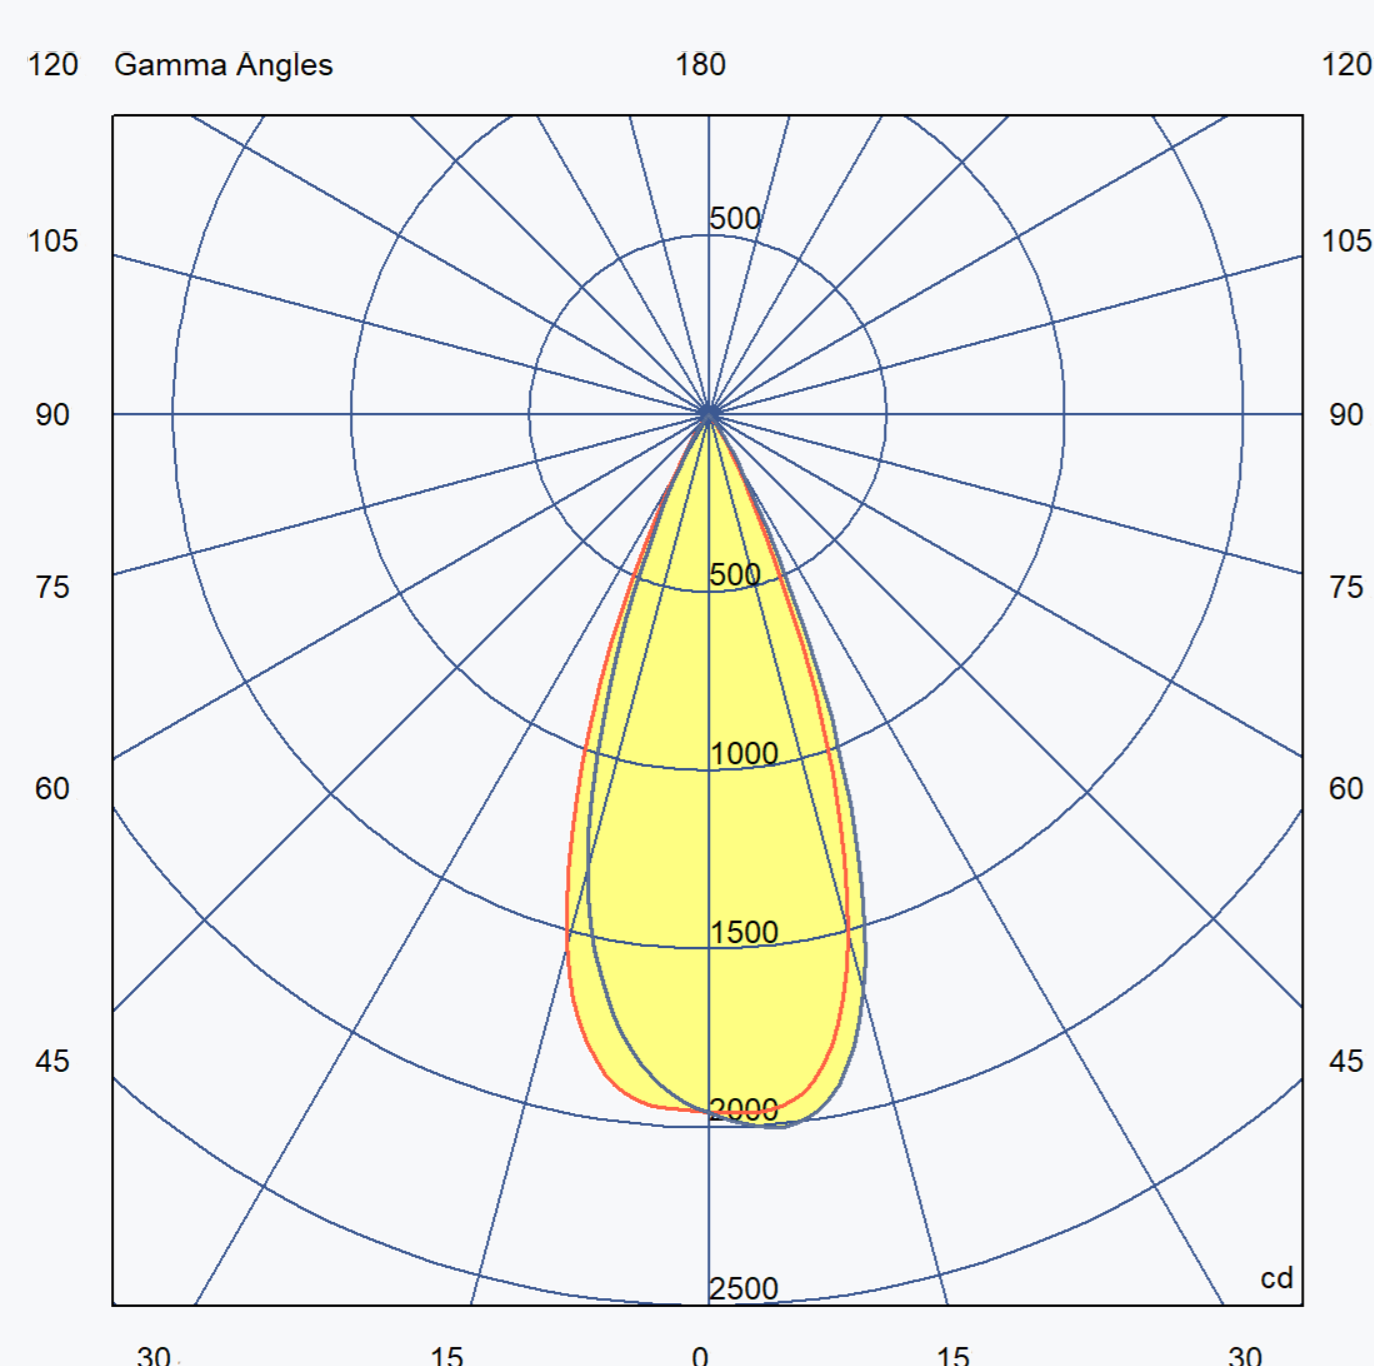

LUMINAIRE SPECIFICATION

Light Source Data

System Power (W)	8 / 12 @ 3000K
Delivered Lumen (lm)	648 / 847 @ 3000K
Efficacy (lm)	Up to 74 @ 3000K
LED Color Temperature (K)	2700 / 3000 / 4000 / 5000
Beam Angle	15 ° / 24 ° / 40 ° / 60 °
CRI	90
SDCM	<3

General Data

Mounting	Recessed
Dimension (mm)	103 x 103 x 120/135 (H)
Cutout (mm)	93 x 93
Housing Color	White / Black
Reflector Color	Black
IP Rating	IP20
Lifetime (L80B10)	50,000hrs
Dimming Control	Phase cut / 0-10V / DALI / Casambi
Warranty	5 years