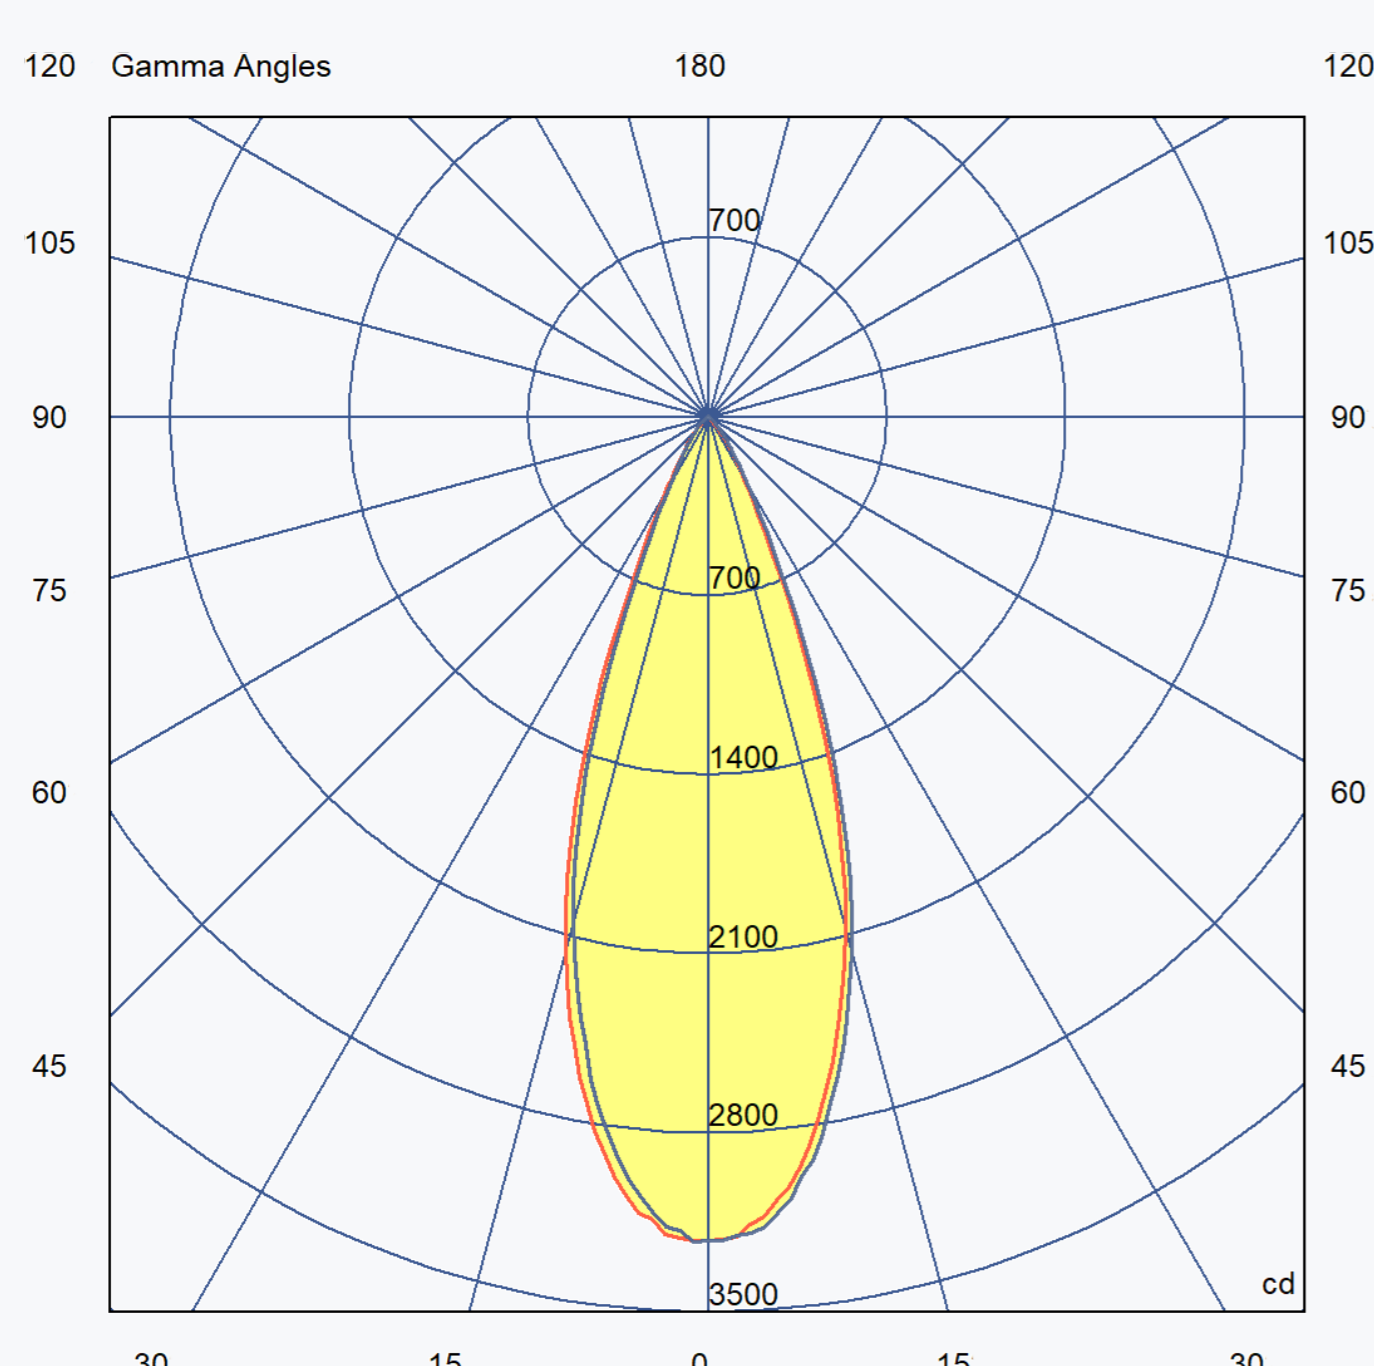

KANTO

124

Canlight for Commercial & Retail Application

Kanto series offers versatile illumination as a surface-mounted, pendant, or recessed downlight. Available in a wide range of CCT with high CRI, it features multiple beam angles for precise lighting control. Compatible with phase-cut, 1-10V, and DALI dimming. Choose from white, black, or gold finishes to complement any interior aesthetic.

LUMINAIRE SPECIFICATION

Light Source Data

System Power (W)	15 @ 3000K
Delivered Lumen (lm)	1323@ 3000K
Efficacy (lm)	Up to 90 @ 3000K
LED Color Temperature (K)	2700 / 3000 / 4000 / 5000
Beam Angle	15 ° / 24 ° / 36 ° / 60 °
CRI	90
SDCM	<3

General Data

Mounting	Surface Mounted / Suspended
Dimension (mm)	Ø124 x 130 (H)
Housing Color	White / Black
Reflector Color	Black
IP Rating	IP20
Lifetime (L80B10)	50,000hrs
Dimming Control	Phase cut / 0-10V / DALI / Casambi
Warranty	5 years