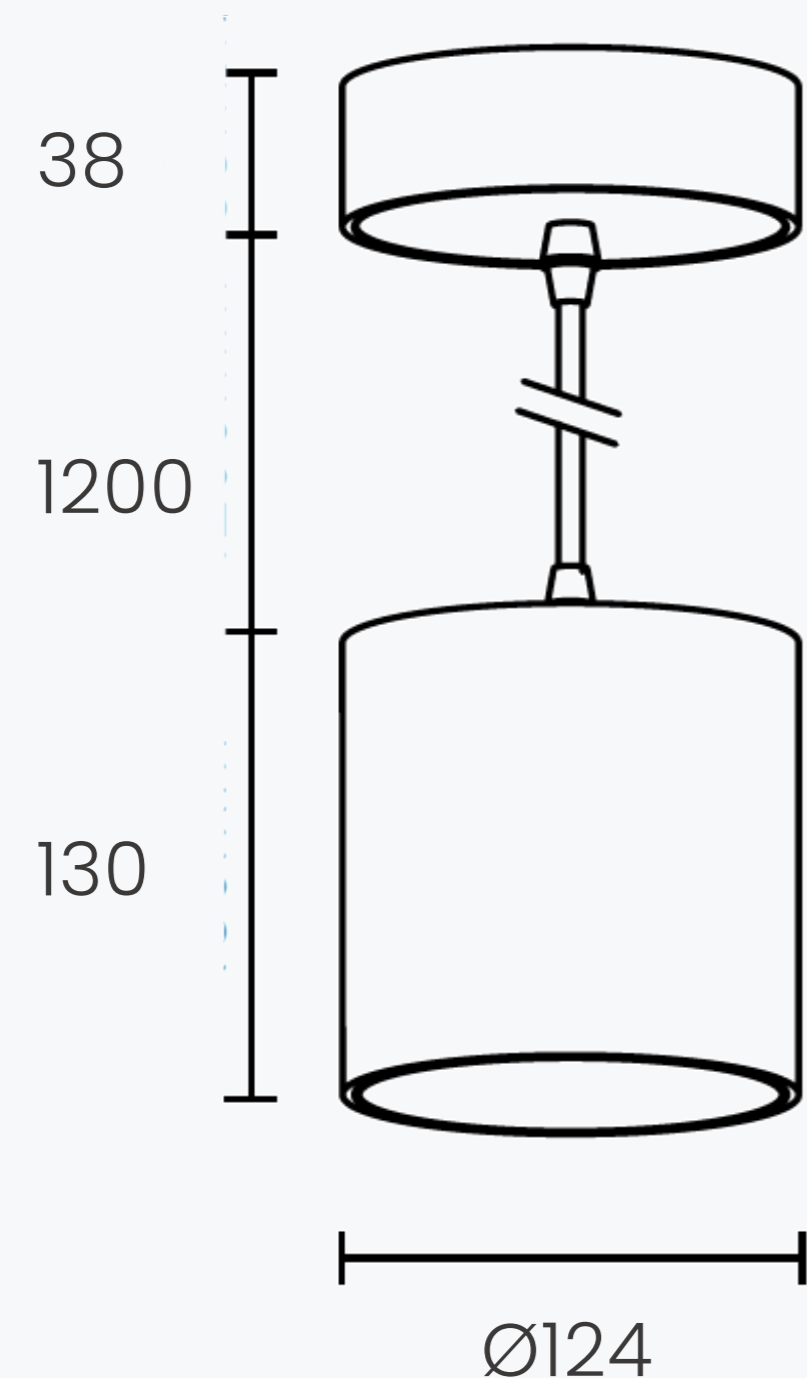

KANTO

124

Canlight for Commercial & Retail Application

Kanto series offers versatile illumination as a surface-mounted, pendant, or recessed downlight. Available in a wide range of CCT with high CRI, it features multiple beam angles for precise lighting control. Compatible with phase-cut, 1-10V, and DALI dimming. Choose from white, black, or gold finishes to complement any interior aesthetic.

LUMINAIRE SPECIFICATION

Light Source Data

System Power (W)	15 @ 3000K
Delivered Lumen (lm)	1323@ 3000K
Efficacy (lm)	Up to 90 @ 3000K
LED Color Temperature (K)	2700 / 3000 / 4000 / 5000
Beam Angle	15 ° / 24 ° / 36 ° / 60 °
CRI	90
SDCM	<3

General Data

Mounting	Surface Mounted / Suspended
Dimension (mm)	Ø124 x 130 (H)
Housing Color	White / Black
Reflector Color	Black
IP Rating	IP20
Lifetime (L80B10)	50,000hrs
Dimming Control	Phase cut / 0-10V / DALI / Casambi
Warranty	5 years