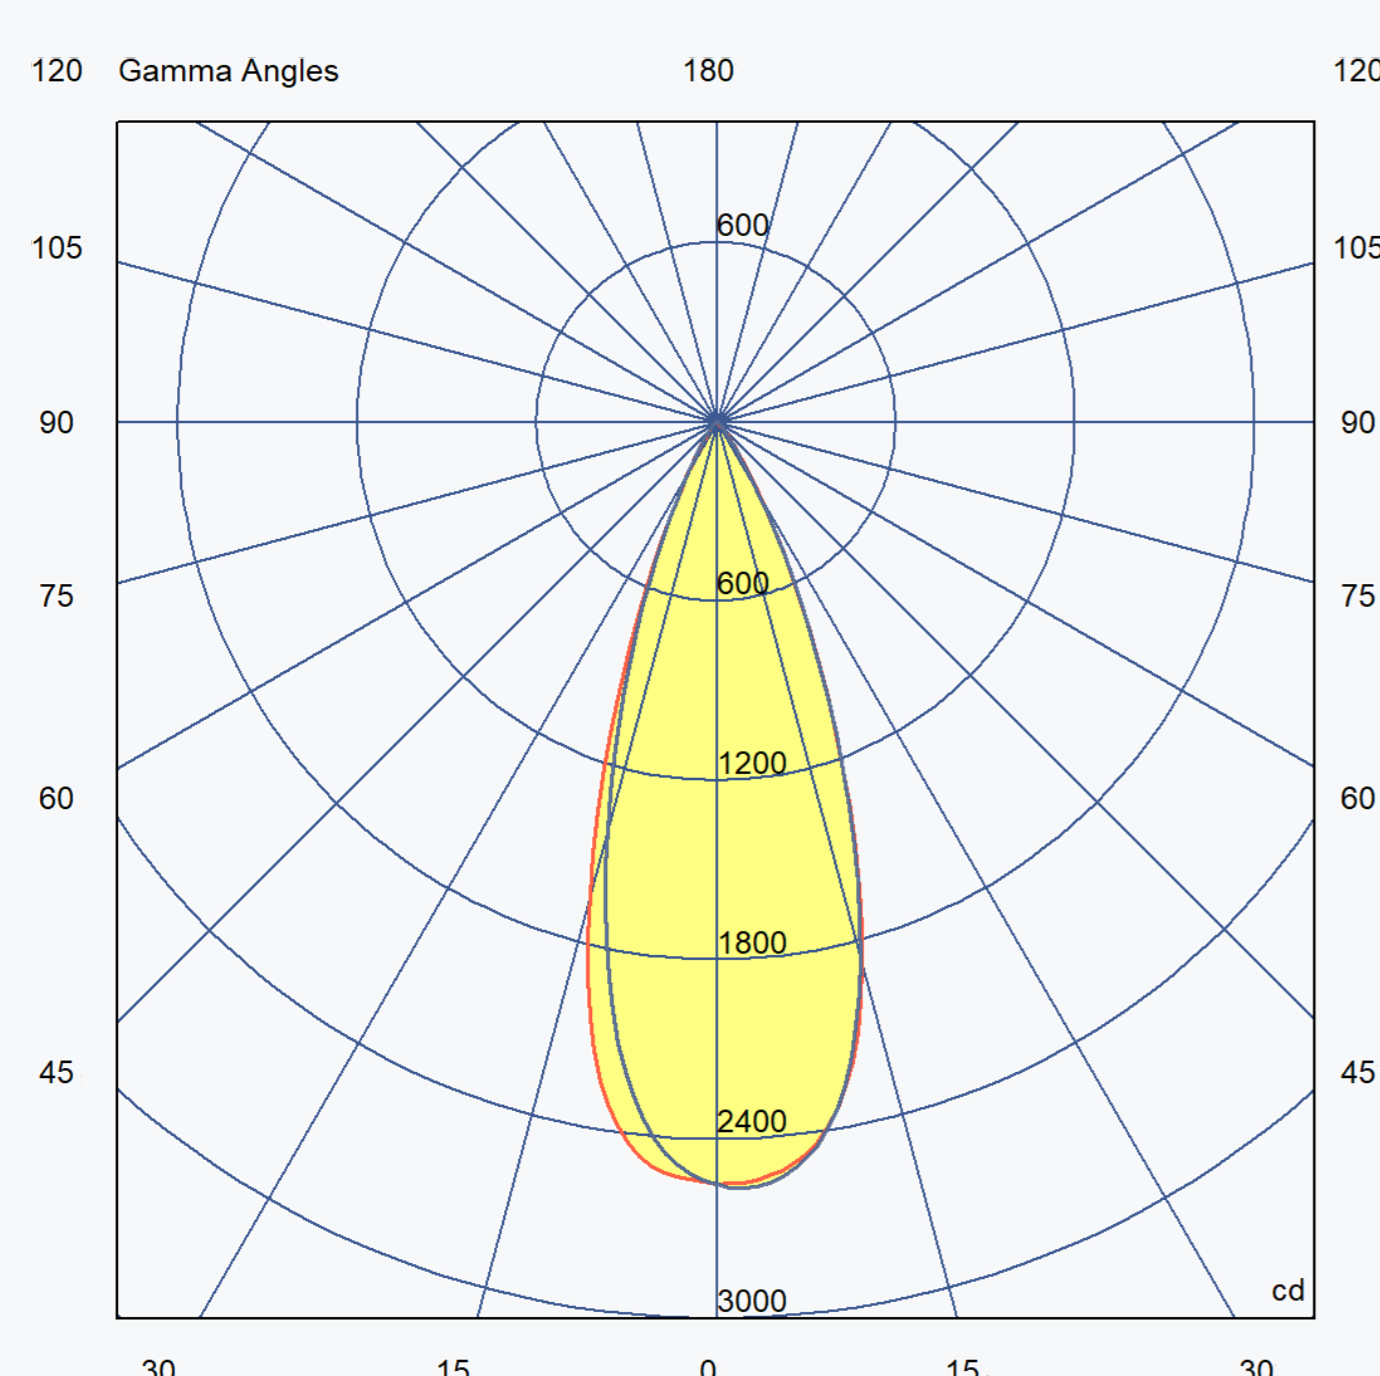

### Light Source Data

<b>System Power (W)</b>	8 / 10 / 12 / 15 @ 3000K
<b>Delivered Lumen (lm)</b>	712 / 813 / 939 / 1045 @ 3000K
<b>Efficacy (lm)</b>	Up to 75 @ 3000K
<b>LED Color Temperature (K)</b>	2700 / 3000 / 4000 / 5000
<b>Beam Angle</b>	15 ° / 24 ° / 36 ° / 50 °
<b>CRI</b>	90
<b>SDCM</b>	<3

### General Data

<b>Mounting</b>	Surface Mounted / Suspended / Recessed
<b>Dimension (mm)</b>	Ø89 x 150 (H)
<b>Cutout (mm)</b>	Ø64
<b>Housing Color</b>	White / Black
<b>Reflector Color</b>	Black
<b>IP Rating</b>	IP20
<b>Lifetime (L80B10)</b>	50,000hrs
<b>Dimming Control</b>	Phase cut / 0-10V / DALI / Casambi
<b>Warranty</b>	5 years