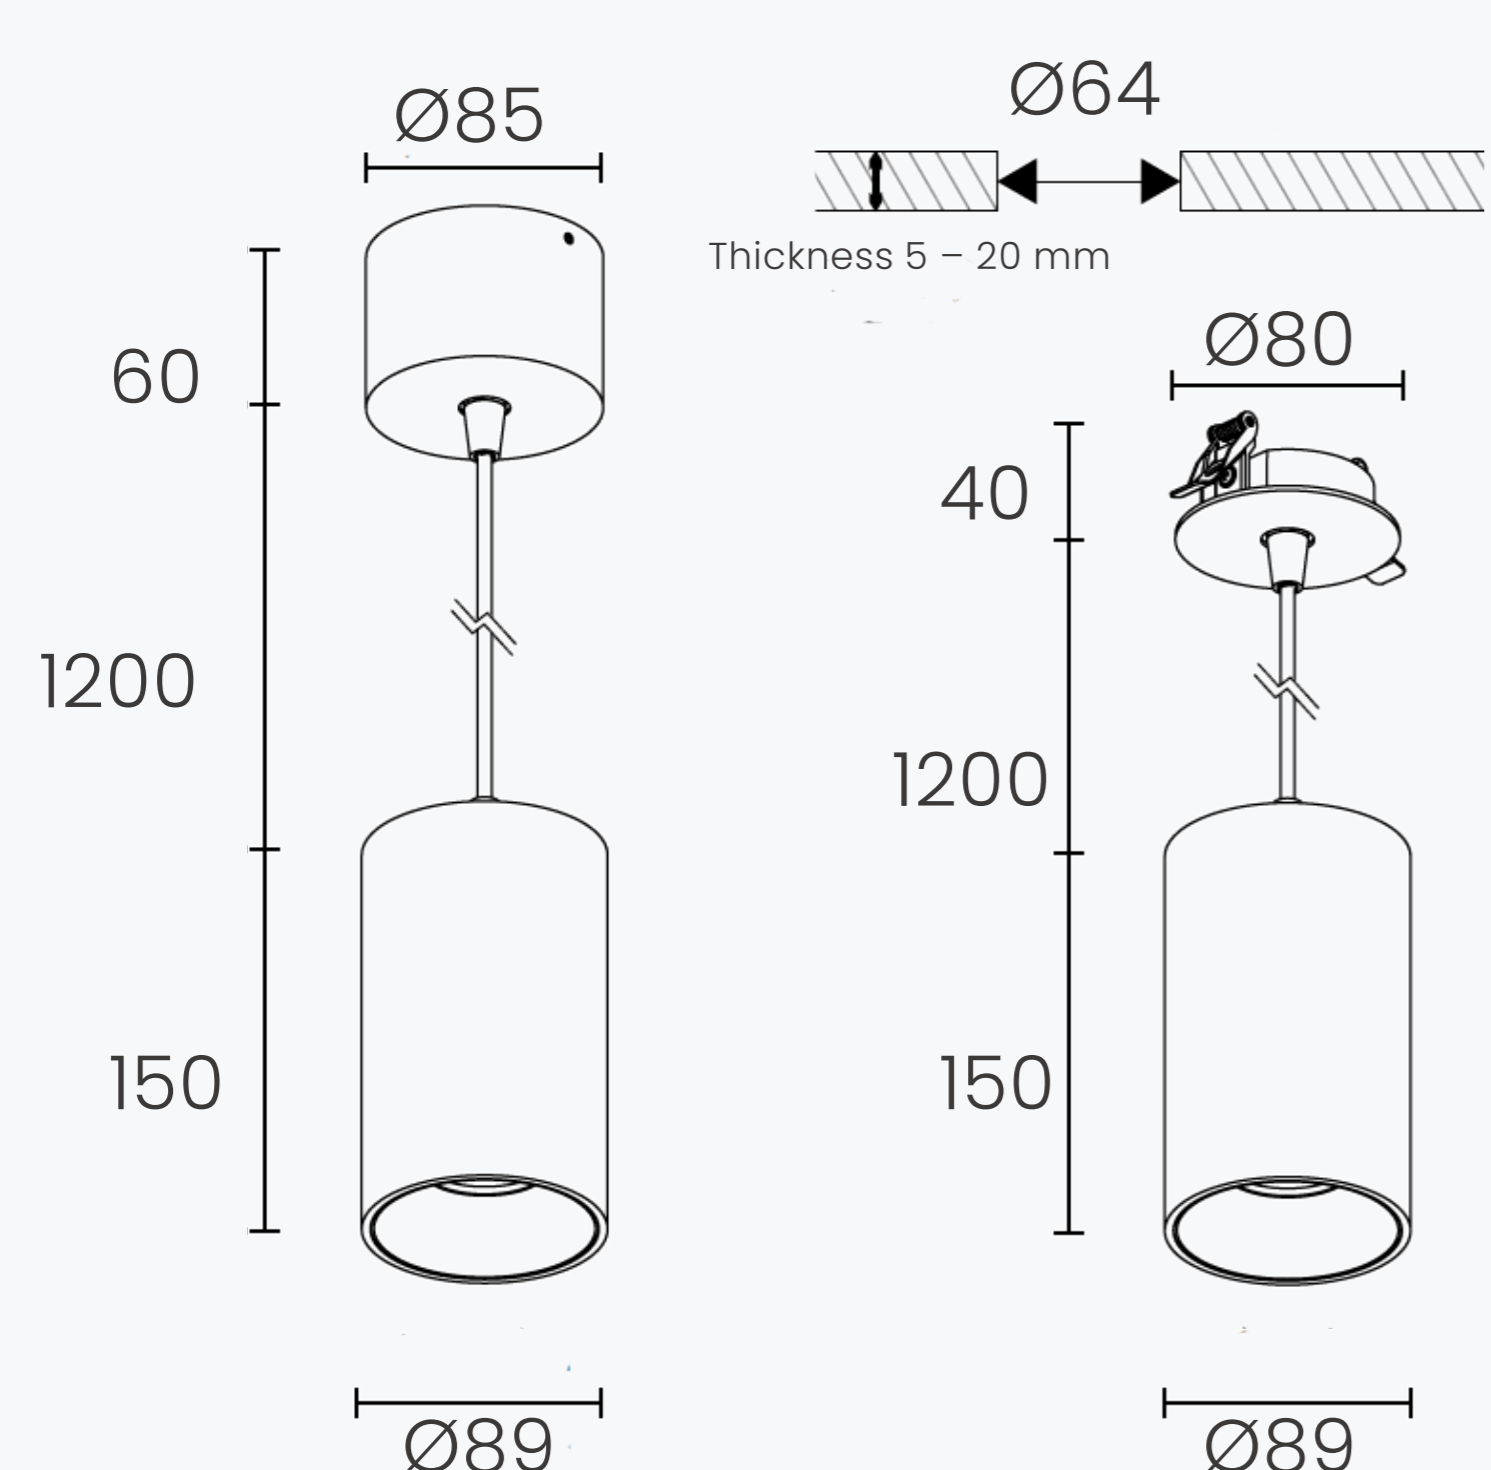

### Canlight for Commercial & Retail Application

Kanto series offers versatile illumination as a surface-mounted, pendant, or recessed downlight. Available in a wide range of CCT with high CRI, it features multiple beam angles for precise lighting control. Compatible with phase-cut, 1-10V, and DALI dimming. Choose from white, black, or gold finishes to complement any interior aesthetic.

## LUMINAIRE SPECIFICATION

### Light Source Data

<b>System Power (W)</b>	8 / 10 / 12 / 15 @ 3000K
<b>Delivered Lumen (lm)</b>	712 / 813 / 939 / 1045 @ 3000K
<b>Efficacy (lm)</b>	Up to 75 @ 3000K
<b>LED Color Temperature (K)</b>	2700 / 3000 / 4000 / 5000
<b>Beam Angle</b>	15 ° / 24 ° / 36 ° / 50 °
<b>CRI</b>	90
<b>SDCM</b>	<3

### General Data

<b>Mounting</b>	Surface Mounted / Suspended / Recessed
<b>Dimension (mm)</b>	Ø89 x 150 (H)
<b>Cutout (mm)</b>	Ø64
<b>Housing Color</b>	White / Black
<b>Reflector Color</b>	Black
<b>IP Rating</b>	IP20
<b>Lifetime (L80B10)</b>	50,000hrs
<b>Dimming Control</b>	Phase cut / 0-10V / DALI / Casambi
<b>Warranty</b>	5 years