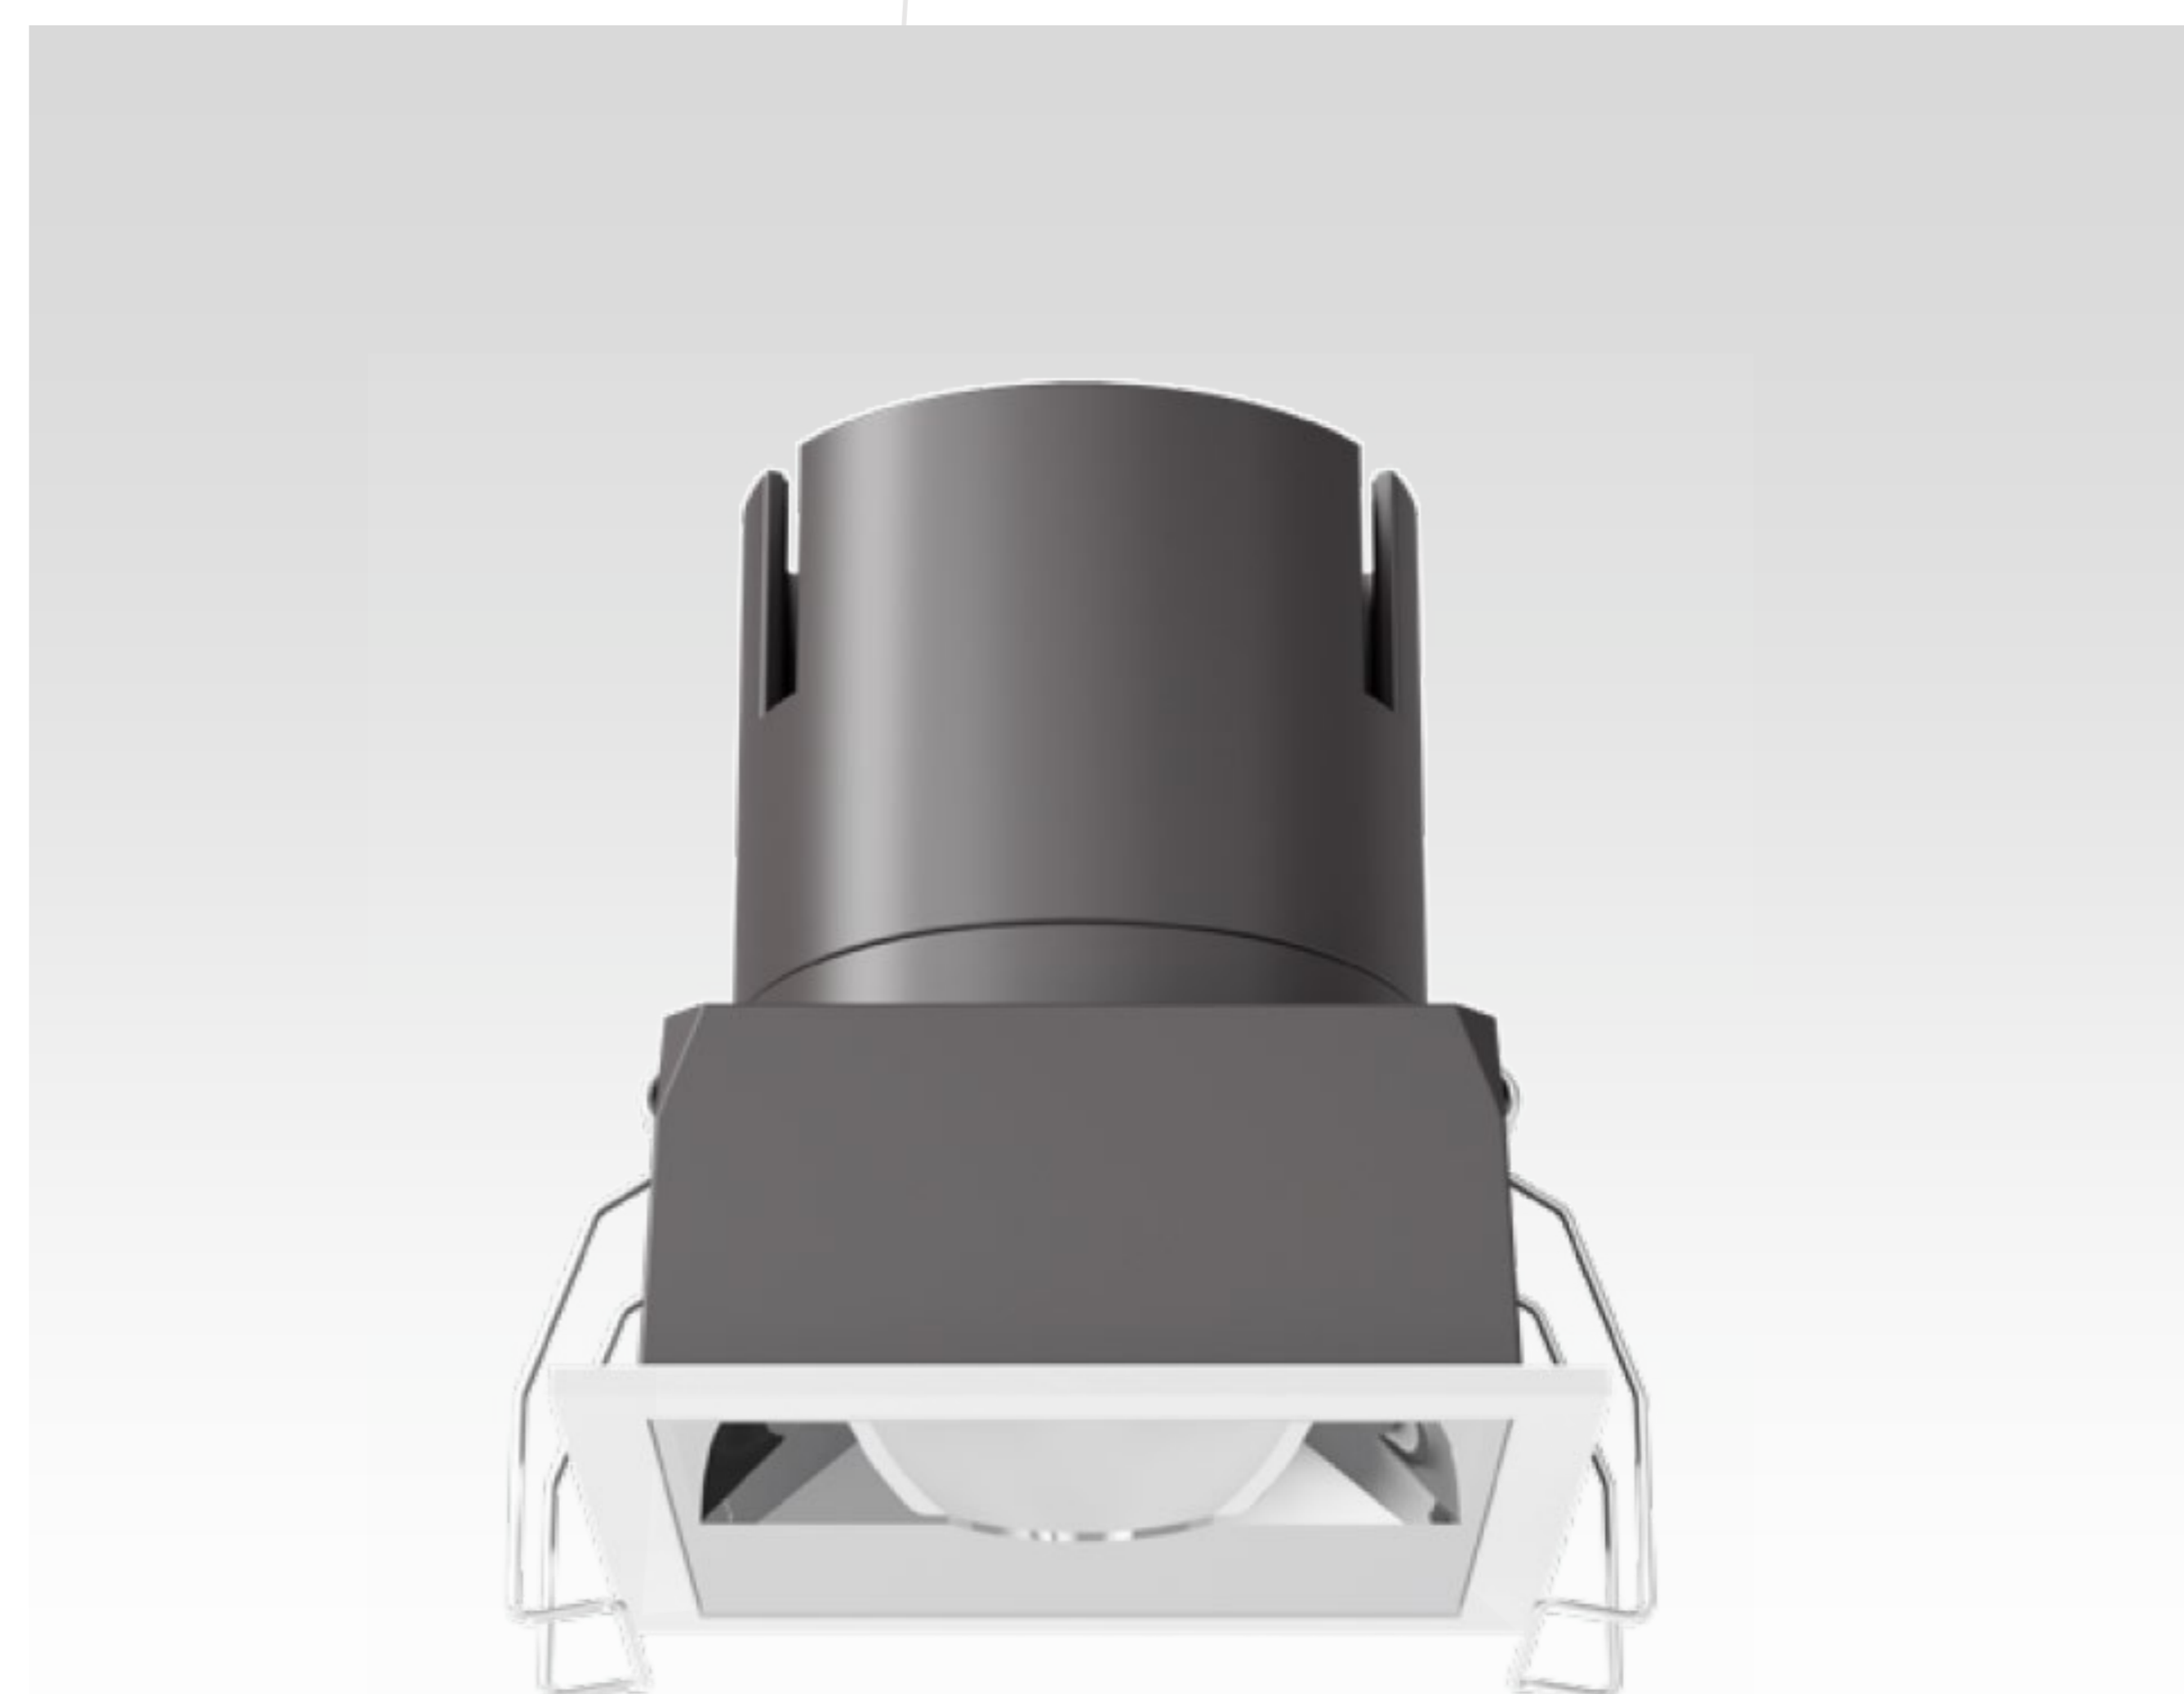

KETO

SQ75 WW

Recessed Downlight for Retail & Residential Application

Keto series feature an elegant mini-trim design that minimizes the appearance of the fitting and offers ultra-low UGR for better visual comfort. Available in Tunable White for circadian dimming, with reflector colors in dark chrome, chrome, white, and black. Accessories include honeycomb louvers and soften lenses.

LUMINAIRE SPECIFICATION

Light Source Data

System Power (W)	10/12
Delivered Lumen (lm)	324 @ 12W
Efficacy (lm/W)	Up to 29
LED Color Temperature (K)	2700 / 3000 / 3500 / 4000 / TW
Beam Angle	Wall Washer
CRI	90
SDCM	<3

General Data

Mounting	Recessed
Dimension (mm)	85 x 85 x 94.5 (H)
Cutout (mm)	75 x 75
Finish	White / Black
IP Rating	IP44
Lifetime (L80B10)	50,000hrs
Dimming Control	Phase cut / 0-10V / DALI / Casambi
Warranty	5 years