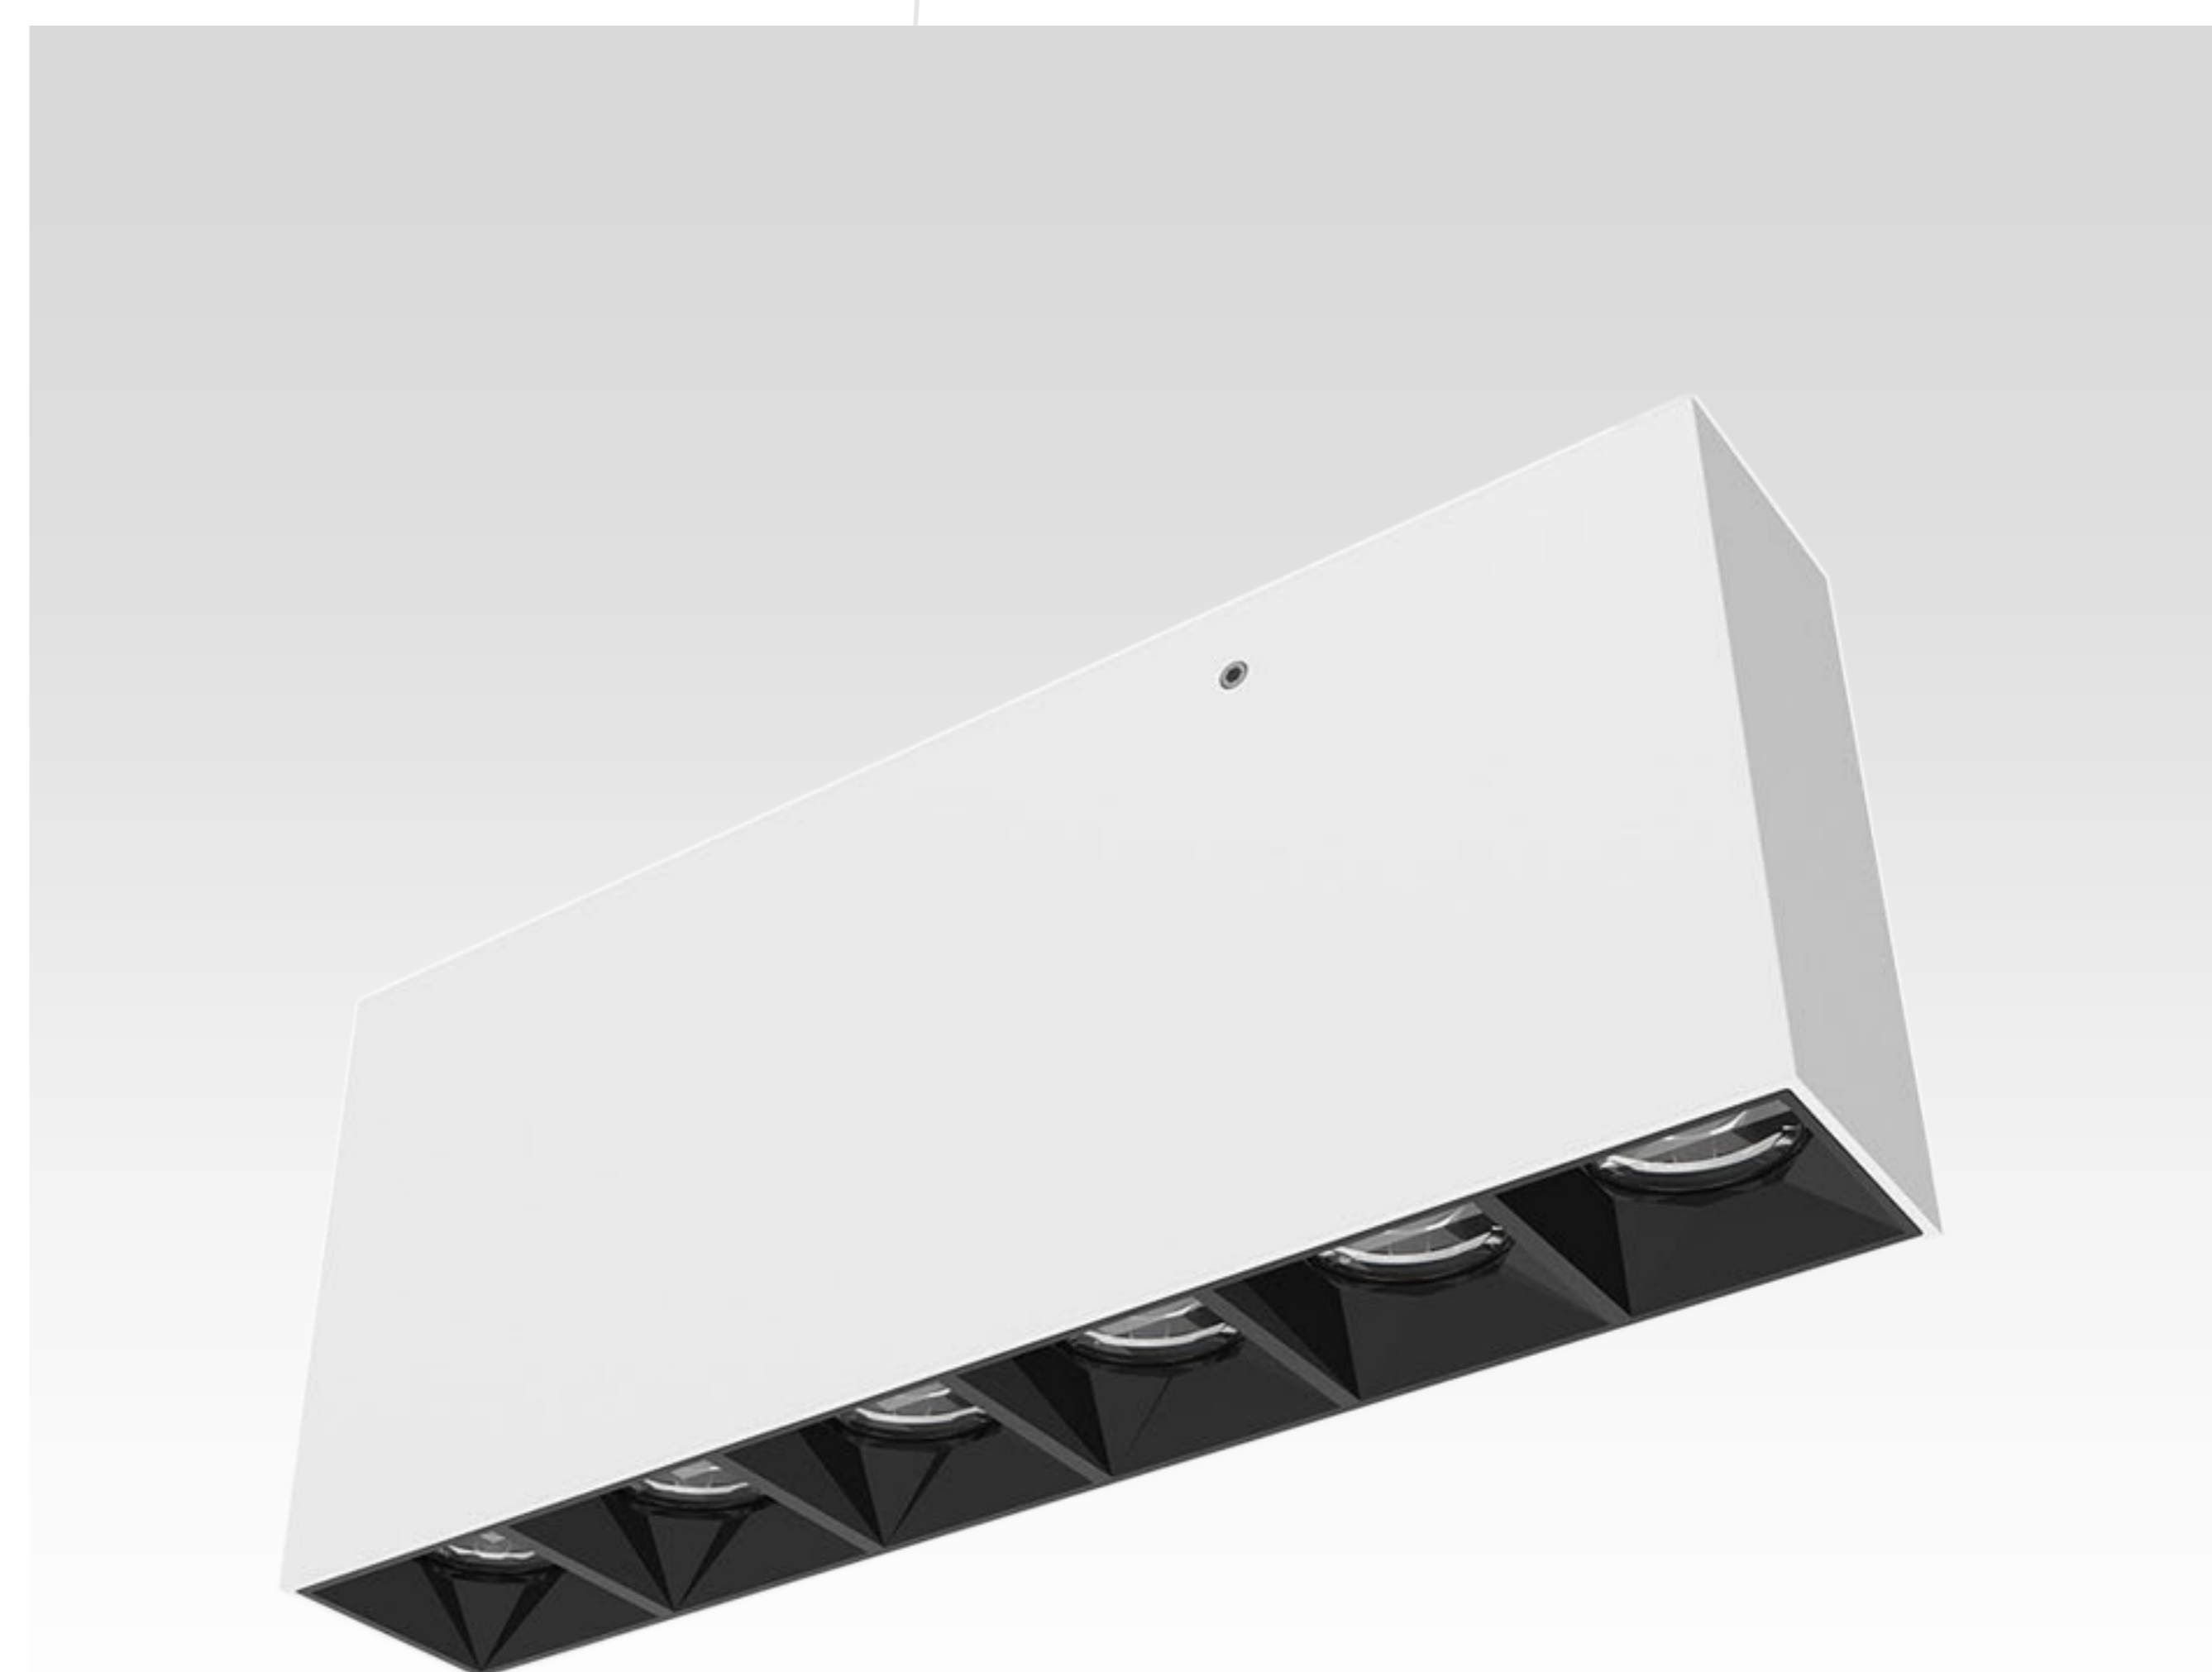

KINO

0633 SM

Recessed Linear Downlight for Retail & Residential Application

Kino series offers low-glare, symmetrical illumination with a sleek, minimal trim. Crafted with high-grade materials and OSRAM LEDs, it features a dimmable driver and excellent heat dissipation for top-tier performance and durability.

LUMINAIRE SPECIFICATION

Light Source Data

System Power (W)	12 / 20
Delivered Lumen (lm)	1138 / 1897
Efficacy (lm/W)	97
LED Color Temperature (K)	2700 / 3000 / 4000 / 5000
Beam Angle	24 ° / 36 ° / 45 °
CRI	90
SDCM	<3

General Data

Mounting	Surface Mounted
Dimension (mm)	183 x 33 x 80.5 (H)
Finish	White / Black
IP Rating	IP44
Lifetime (L80B10)	50,000hrs
Dimming Control	Phase cut / 0-10V / DALI / Casambi
Warranty	5 years