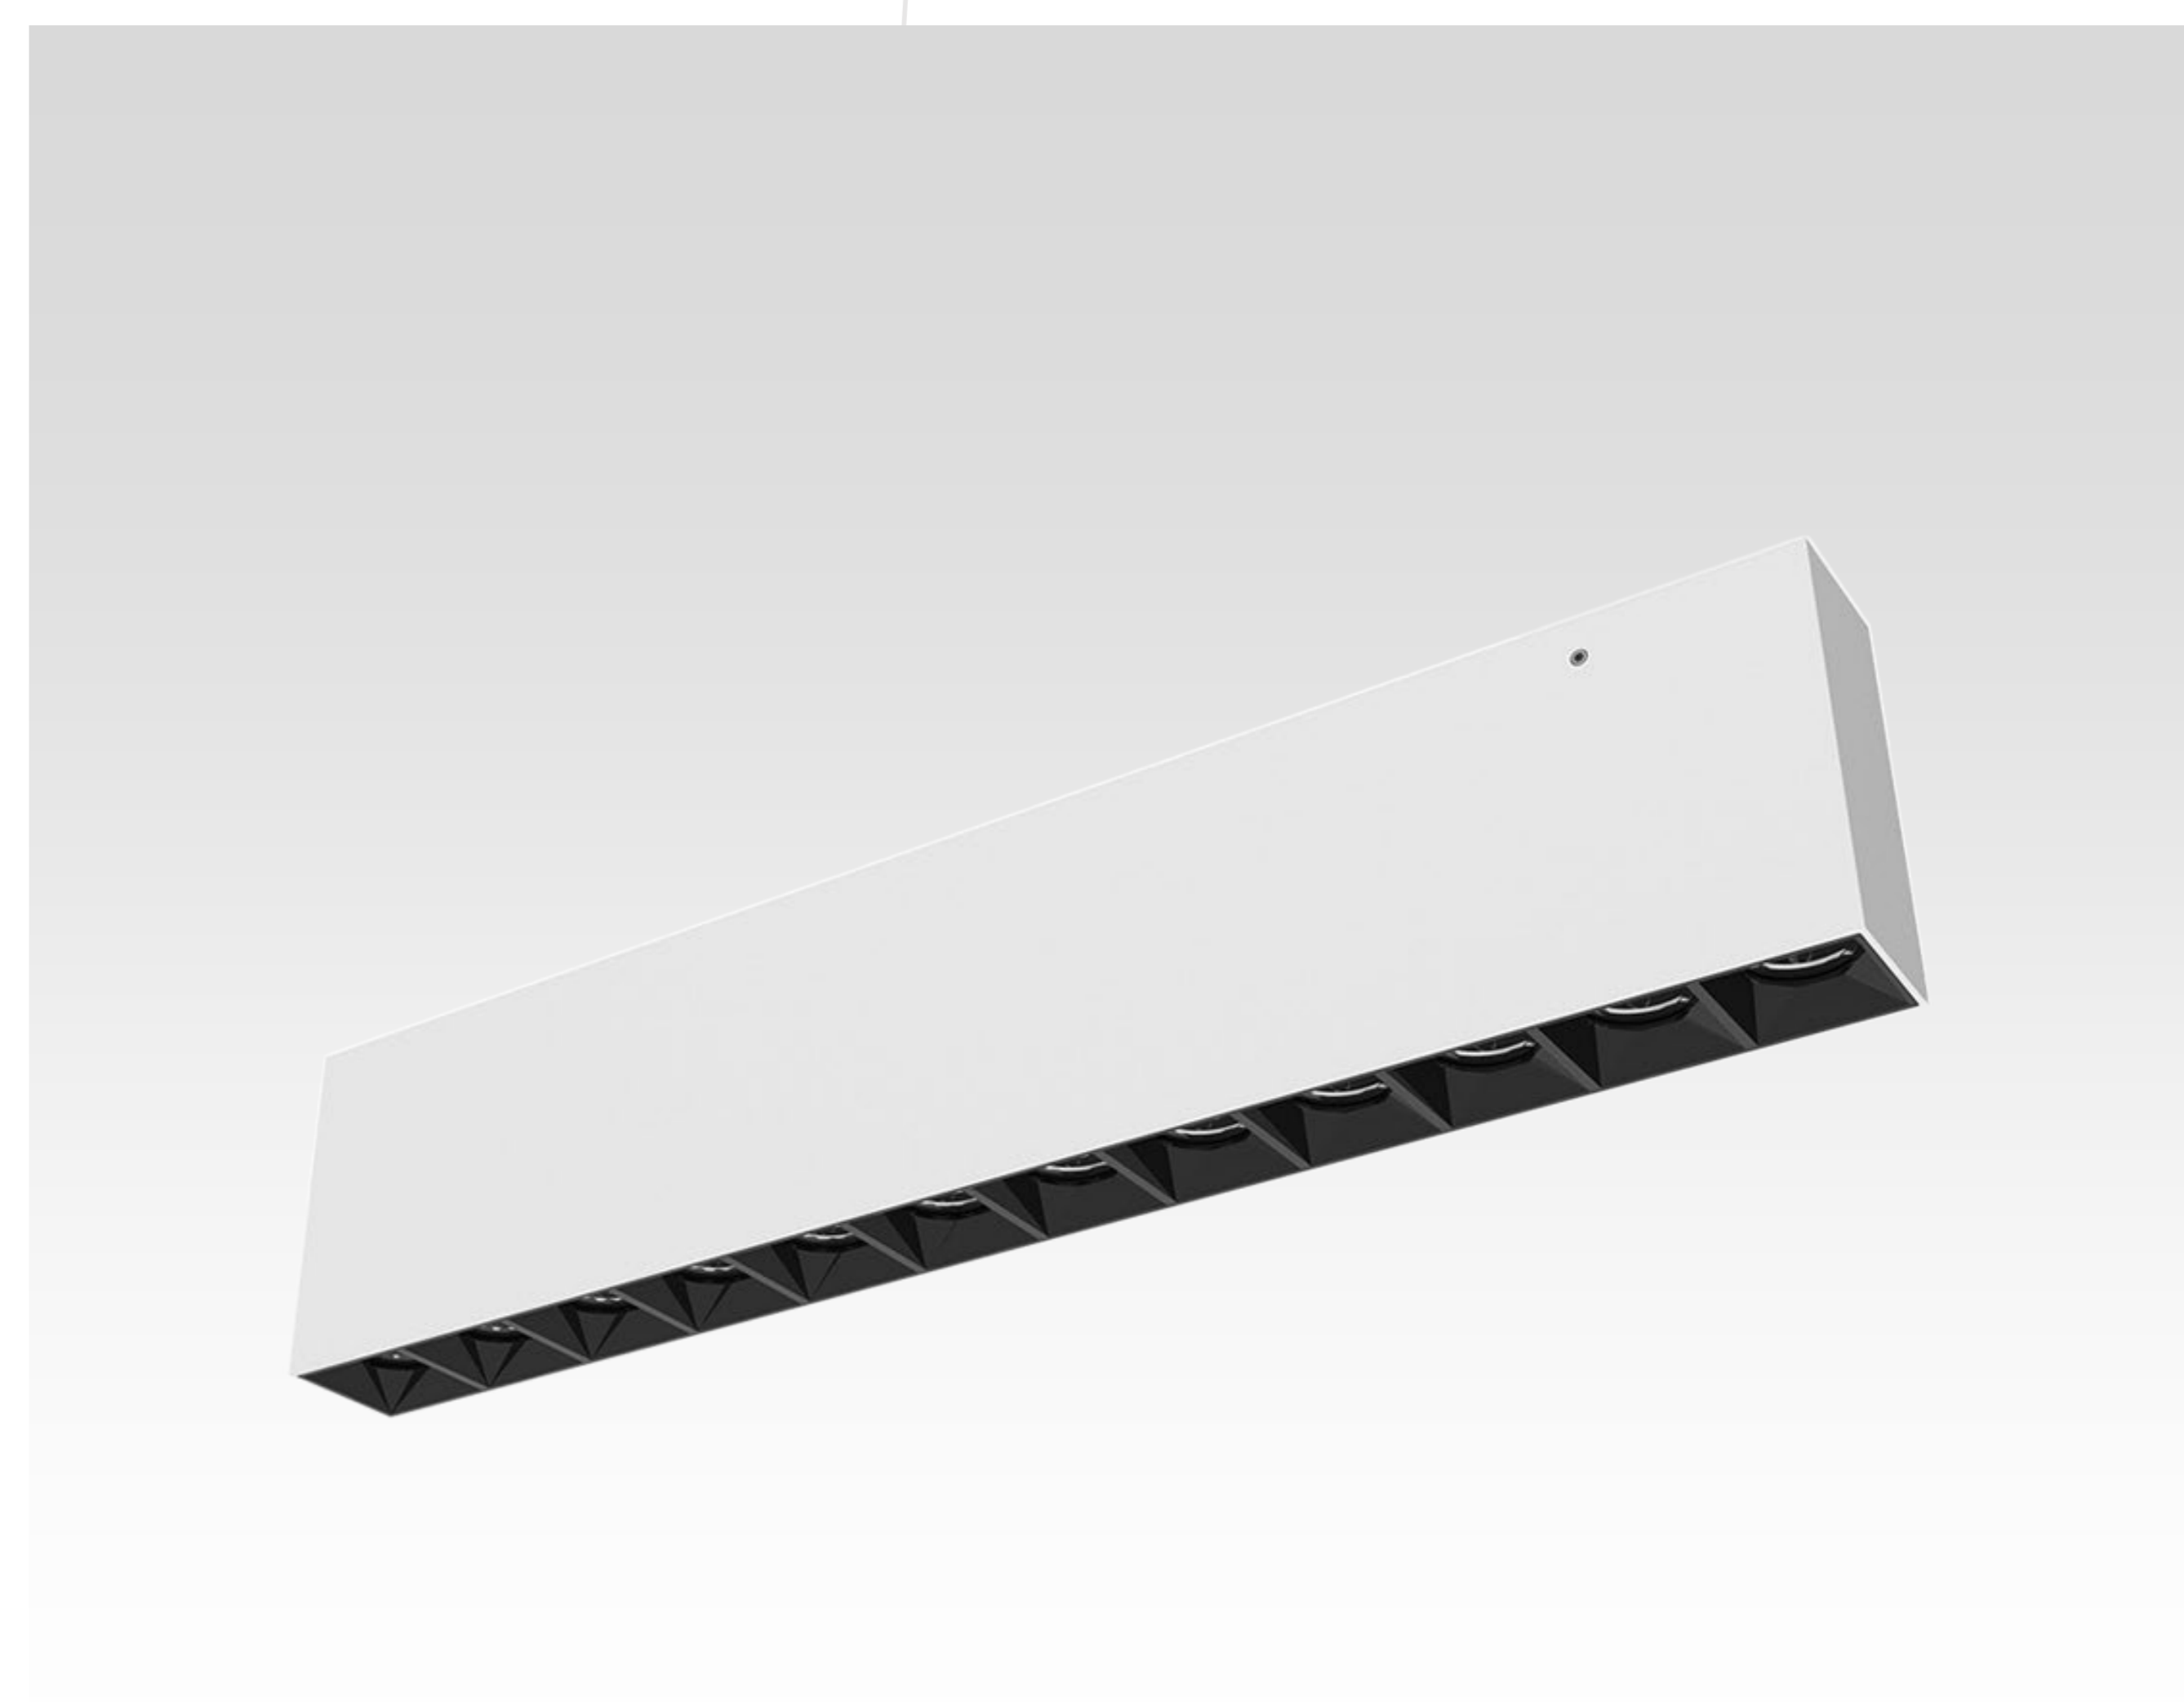

KINO

1233 SM

Recessed Linear Downlight for Retail & Residential Application

Kino series offers low-glare, symmetrical illumination with a sleek, minimal trim. Crafted with high-grade materials and OSRAM LEDs, it features a dimmable driver and excellent heat dissipation for top-tier performance and durability.

LUMINAIRE SPECIFICATION

Light Source Data

System Power (W)	24 / 36
Delivered Lumen (lm)	2397 / 3595
Efficacy (lm/W)	102
LED Color Temperature (K)	2700 / 3000 / 4000 / 5000
Beam Angle	24 ° / 36 ° / 45 °
CRI	90
SDCM	<3

General Data

Mounting	Surface Mounted
Dimension (mm)	363 x 33 x 80.5(H)
Finish	White / Black
IP Rating	IP20
Lifetime (L80B10)	50,000hrs
Dimming Control	Phase cut / 0-10V / DALI / Casambi
Warranty	5 years