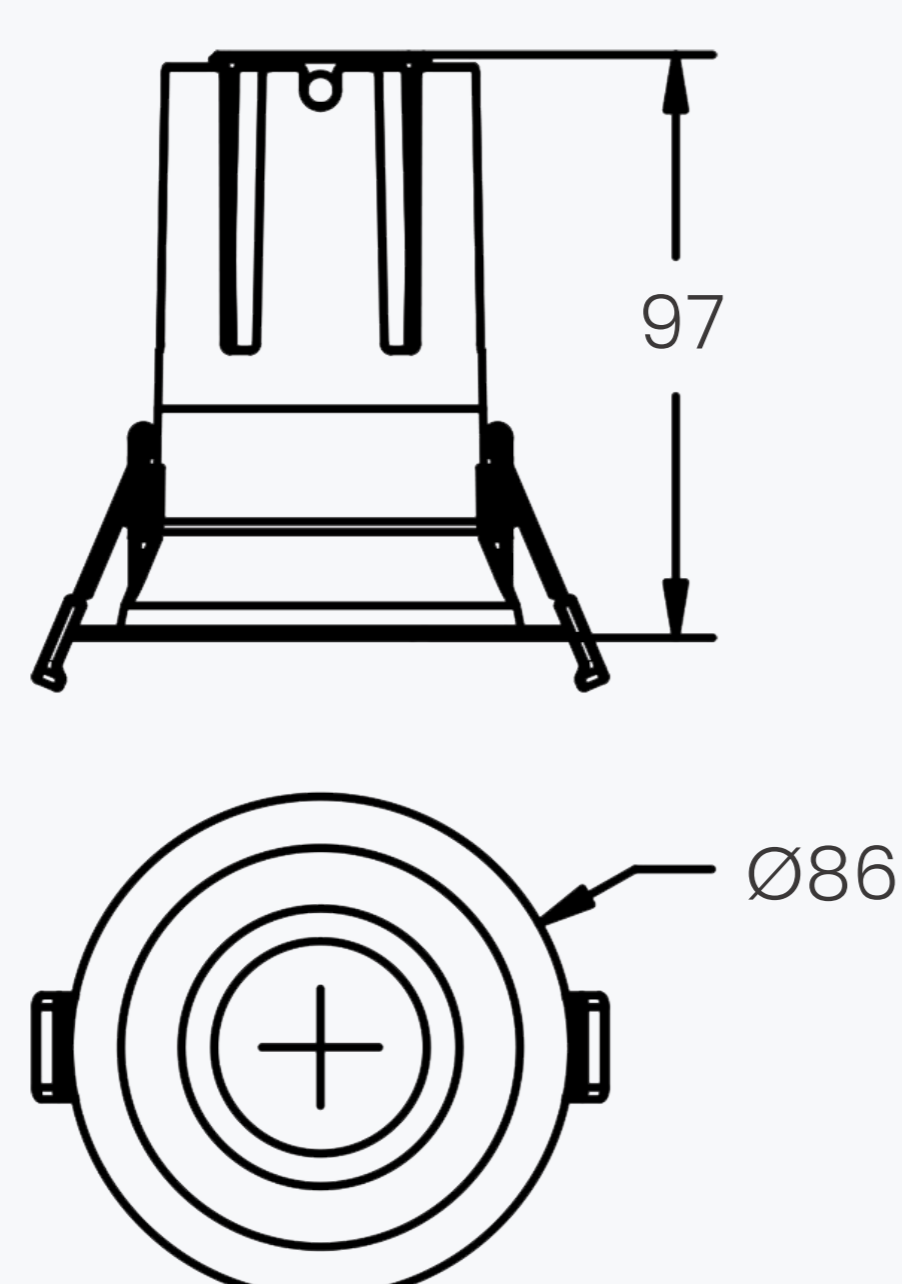

KOKY

78

Recessed Downlight for Retail & Residential Application

Koky series combines elegant design with exceptional visual comfort. Its refined trim and versatile reflector finishes create a seamless architectural aesthetic, while advanced dimming options and high color accuracy ensure a warm, comfortable, and adaptable lighting experience in any environment.

LUMINAIRE SPECIFICATION

Light Source Data

System Power (W)	12 / 15
Delivered Lumen (lm)	1357 / 1583
Efficacy (lm/W)	Up to 112
LED Color Temperature (K)	2700 / 3000 / 4000
Beam Angle	15 ° / 24 ° / 38 ° / 55 °
CRI	90
SDCM	<3

General Data

Mounting	Recessed
Dimension (mm)	Ø86 x 97 (H)
Cutout (mm)	Ø78
Finish	White / Black
IP Rating	IP44
Lifetime (L80B10)	50,000hrs
Dimming Control	Phase cut / 0-10V / DALI / Casambi
Warranty	5 years