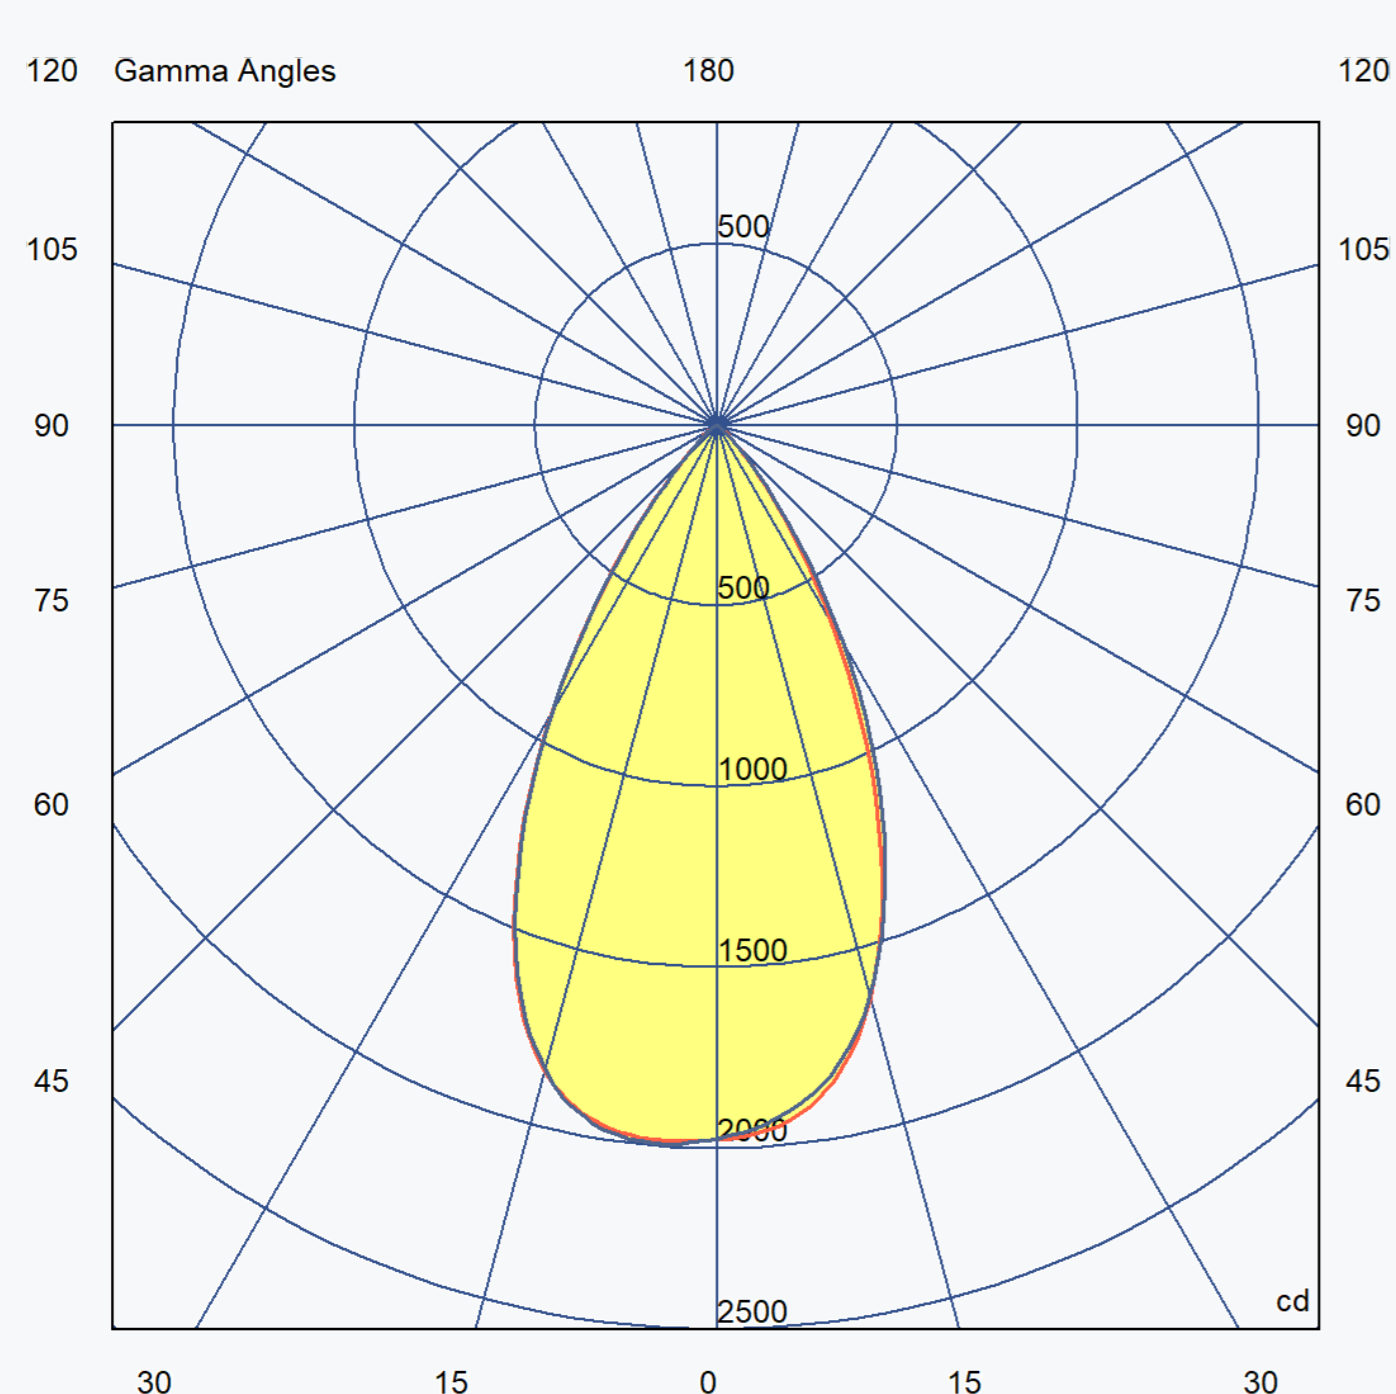

LUMINAIRE SPECIFICATION

Light Source Data

System Power (W)	12 / 15
Delivered Lumen (lm)	1357 / 1583
Efficacy (lm/W)	Up to 112
LED Color Temperature (K)	2700 / 3000 / 4000
Beam Angle	15 ° / 24 ° / 38 ° / 55 °
CRI	90
SDCM	<3

General Data

Mounting	Recessed
Dimension (mm)	Ø86 x 97 (H)
Cutout (mm)	Ø78
Finish	White / Black
IP Rating	IP44
Lifetime (L80B10)	50,000hrs
Dimming Control	Phase cut / 0-10V / DALI / Casambi
Warranty	5 years