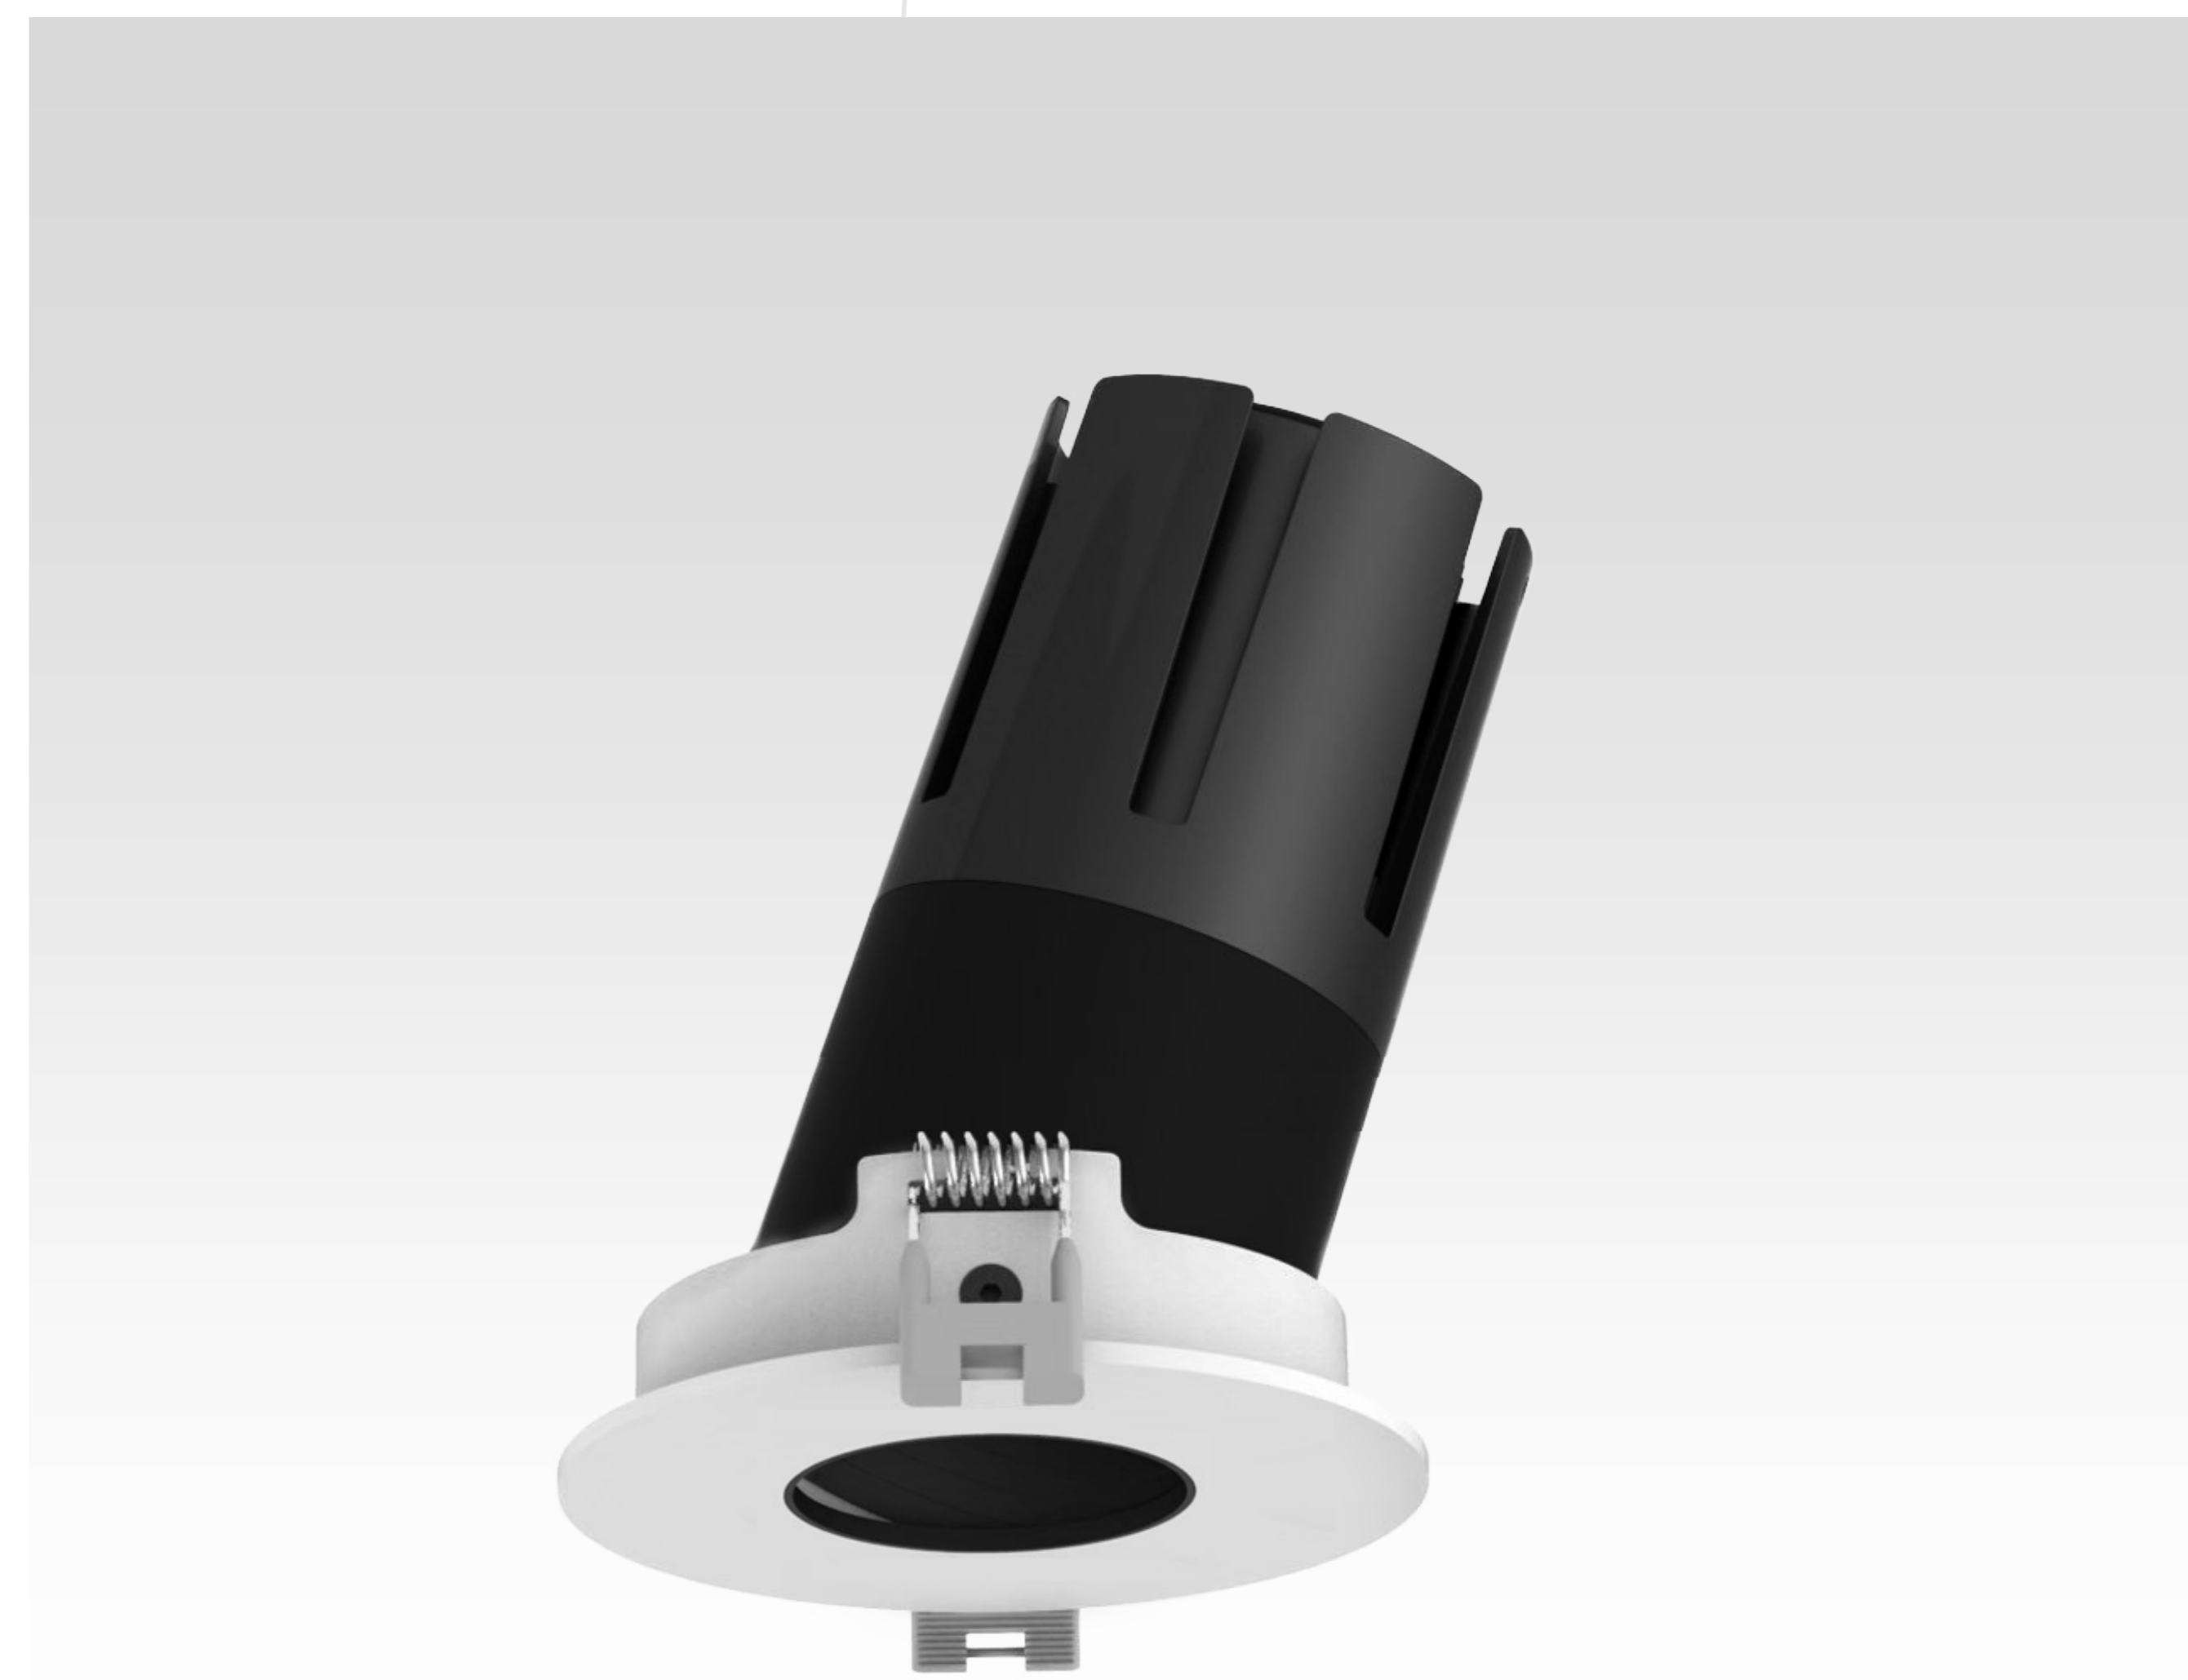

## 80 PH

### Recessed Downlight for Retail & Residential Application

Koky series combines elegant design with exceptional visual comfort. Its refined trim and versatile reflector finishes create a seamless architectural aesthetic, while advanced dimming options and high color accuracy ensure a warm, comfortable, and adaptable lighting experience in any environment.

### Light Source Data

System Power (W)	12 / 15
Delivered Lumen (lm)	861 / 1005
Efficacy (lm/W)	Up to 69
LED Color Temperature (K)	2700 / 3000 / 4000
Beam Angle	15 ° / 24 ° / 38 ° / 55 °
CRI	90
SDCM	<3

### General Data

Mounting	Recessed
Dimension (mm)	Ø86 x 105 (H)
Cutout (mm)	Ø80
Finish	White / Black
IP Rating	IP44
Lifetime (L80B10)	50,000hrs
Dimming Control	Phase cut / 0-10V / DALI / Casambi
Warranty	5 years